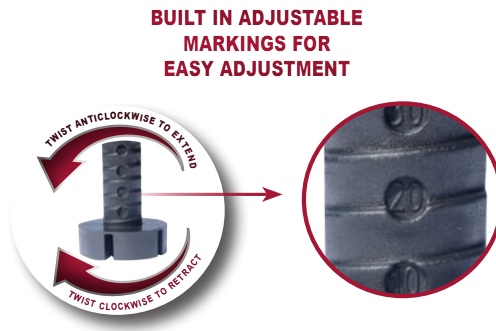

Adjustable Levelling Legs

**RFGVLEG
PREPACK ADJUSTABLE LEVELLING LEG**
4 Legs And 4 Clips
Height Adjustable
From 135mm To 200mm

**BUILT IN ADJUSTABLE
MARKINGS FOR
EASY ADJUSTMENT**

- Easy Installation With Built In Adjustable Height Markings.
- Dual Clips For Use With Wooden Or Aluminium Kick Plate.
- 250Kg Load Capacity Per Leg.