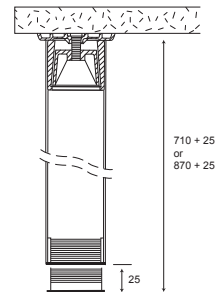

RG130P
SPARE PLASTIC FOOT PIECE
FOR TABLE LEG
 80mm
RG127P 60mm

SATIN
CHROME

MATT
BLACK

BRIGHT
CHROME

60mm Table Legs

CODE	DESCRIPTION	COLOUR
RG127710BL	710 X 60MM WORKTOP LEG	MATT BLACK
RG127710CH	710 X 60MM WORKTOP LEG	BRIGHT CHROME
RG127710SC	710 X 60MM WORKTOP LEG	SATIN CHROME
RG127870BL	870 X 60MM WORKTOP LEG	MATT BLACK
RG127870CH	870 X 60MM WORKTOP LEG	BRIGHT CHROME
RG127870SC	870 X 60MM WORKTOP LEG	SATIN CHROME

Adjustable foot extends to a maximum height of 25mm

80mm Table Legs

CODE	DESCRIPTION	COLOUR
RG130710BL	710 X 80MM WORKTOP LEG	MATT BLACK
RG130710CH	710 X 80MM WORKTOP LEG	BRIGHT CHROME
RG130710SC	710 X 80MM WORKTOP LEG	SATIN CHROME
RG130870BL	870 X 80MM WORKTOP LEG	MATT BLACK
RG130870CH	870 X 80MM WORKTOP LEG	BRIGHT CHROME
RG130870SC	870 X 80MM WORKTOP LEG	SATIN CHROME
RG1301100SC	1100X80MM WORKTOP LEG	SATIN CHROME