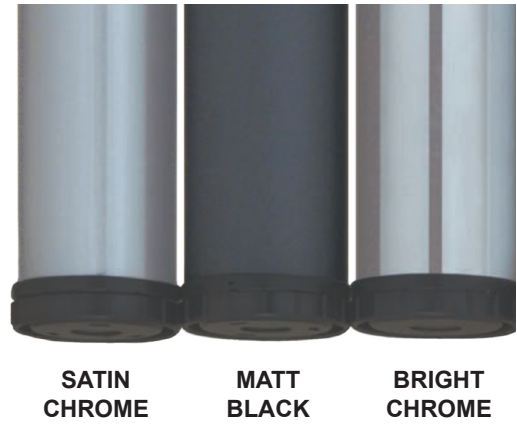

SATIN
CHROME

MATT
BLACK

BRIGHT
CHROME

60mm Table Legs

CODE	DESCRIPTION	COLOUR
RG127710BL	710 X 60MM WORKTOP LEG	MATT BLACK
RG127710CH	710 X 60MM WORKTOP LEG	BRIGHT CHROME
RG127710SC	710 X 60MM WORKTOP LEG	SATIN CHROME
RG127870BL	870 X 60MM WORKTOP LEG	MATT BLACK
RG127870CH	870 X 60MM WORKTOP LEG	BRIGHT CHROME
RG127870SC	870 X 60MM WORKTOP LEG	SATIN CHROME