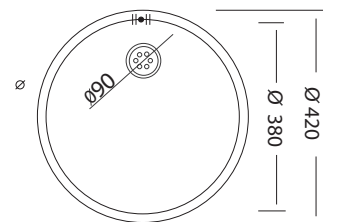

Length	Width	Depth	Thickness
400	350	180	0.6

Includes a 90mm basket waste strainer