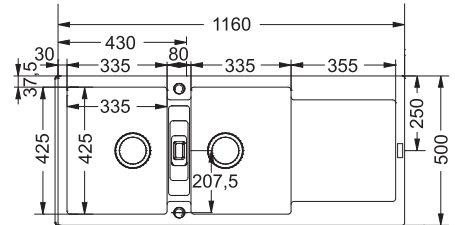

BOWL DIMENSIONS

Length	Width	Depth
802	460	200

Includes a 90mm basket strainer
 waste fitting with overflow kit

R93125007
KUBUS KBG110-70
 Undermount Sink
 Onyx (Black)
 802 x 460 x 200

BOWL DIMENSIONS

Length	Width	Depth
742	410	200

Includes a 90mm basket strainer waste fitting with overflow kit

R93140008
MARIS MRG621
 Inset Sink
 Onyx (Black)
 1160 x 500 x 200

BOWL DIMENSIONS

Length	Width	Depth
335	425	200

Includes 90mm basket strainer waste fittings with overflow kit

R93100052
MARIS MRG621
 Inset Sink
 Polar White
 1160 x 500 x 200

BOWL DIMENSIONS

Length	Width	Depth
335	425	200

Includes 90mm basket strainer waste fittings with overflow kit

R93101056
HYDROS HDX624
Inset Sink
1160 x 510

BOWL DIMENSIONS

Length	Width	Depth
340	435	180
300	340	160

Includes:
1x Intergrated basket strainer waste fitting with overflow
1x Pop up basket strainer waste fitting

R93127003
SINOS SNX221 LHD
Inset/Flushmount/Slimtop Sink
1120 x 5510