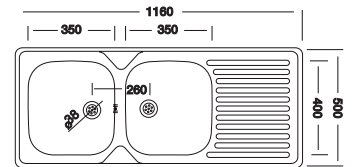

BOWL DIMENSIONS

Length	Width	Depth	Thickness
350	400	140	0.5

Includes 38mm waste fittings

CONTRACT SINKS

R89N301
LIVINOX SINGLE BOWL
SATIN FINISH
 780 X 435

BOWL DIMENSIONS

Length	Width	Depth	Thickness
377	342	155	0.5

Includes a 38mm waste fitting

RKREC138
LIVINOX DOUBLE DEEP BOWL
SATIN FINISH
 1160 X 500

BOWL DIMENSIONS

Length	Width	Depth	Thickness
350	400	155	0.6

Includes 90mm basket waste strainers

BIANCA RANGE

RKREX335
BIANCA DOUBLE BOWL
POLISHED FINISH
 1200 X 500

BOWL DIMENSIONS

Length	Width	Depth	Thickness
350	400	160	0.7

Includes 90mm basket waste strainers

RKREC152
BIANCA SINGLE END BOWL
SATIN FINISH
 830 X 480

BOWL DIMENSIONS

Length	Width	Depth	Thickness
360	390	165	0.6