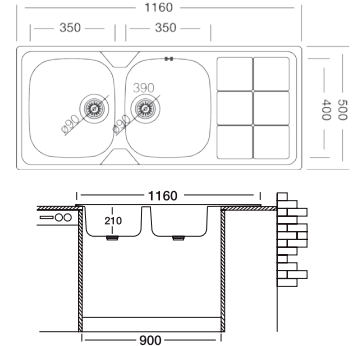

BOWL DIMENSIONS

Length	Width	Depth	Thickness
350	400	160	0.7

Includes 90mm basket waste strainers

RKREC152
BIANCA SINGLE END BOWL
SATIN FINISH
 830 X 480

BOWL DIMENSIONS

Length	Width	Depth	Thickness
360	390	165	0.6

Includes a 90mm basket waste strainer

RKREX156
BIANCA 1 1/2 BOWL
POLISHED FINISH
 1000 X 480

BOWL DIMENSIONS

Length	Width	Depth	Thickness
360	390	180	0.8
160	300	130	0.8

Includes 90mm basket waste strainers

RKREX316K
FUGA DOUBLE END BOWL
POLISHED FINISH
 1160 X 500

BOWL DIMENSIONS

Length	Width	Depth	Thickness
350	400	210	0.8

Includes 90mm basket waste strainers

RKREX333
X-TREND DOUBLE BOWL
POLISHED FINISH
 1160 X 500

BOWL DIMENSIONS

Length	Width	Depth	Thickness
340	410	200	0.8

Includes 90mm basket waste strainers

RKREX334
TRITON DOUBLE END BOWL
SATIN FINISH
 1160 X 500

BOWL DIMENSIONS

Length	Width	Depth	Thickness
350	400	200	0.8