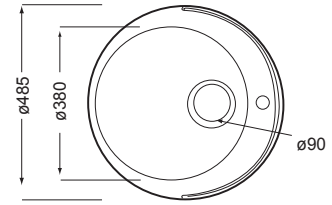

BOWL DIMENSIONS

Length	Width	Depth
343	410	157
160	280	139

Includes 90mm basket waste strainers

R982017
CASCADE DOUBLE END BOWL
 1200 x 500
 Model: CDX621-120

BOWL DIMENSIONS

Length	Width	Depth
343	410	157

Includes 90mm basket waste strainers

R9821059
CASCADE SINK
 SEB
 CDX611
 925X500

Includes a 90mm basket waste strainer

R9318650
WASHTROUGH
LUX TUB
 600 x 500
BOWL DIMENSIONS

Length	Width	Depth
525	425	257

R9302021
 Order 38mm PVC waste & plug separately

R9318619
WASHTROUGH
SIRX
 500 x 450
BOWL DIMENSIONS

Length	Width	Depth
450	400	240

R9302021
 Order 38mm PVC waste & plug separately

R9320200
ECONOMY WASHTROUGH
 ET102 1030X440

Ø 485
Bowl Depth: 161
Model: RDX610-48

BOWL DIMENSIONS

Out Ø	In Ø	Depth
485	380	161

Includes a 90mm basket waste
strainer

Tap not
Included

R9820054
**RONDO PREPARATION BOWL WITH TAP HOLE
AND OVERFLOW**

Ø 485
Bowl Depth: 161
Model: RDX610-48