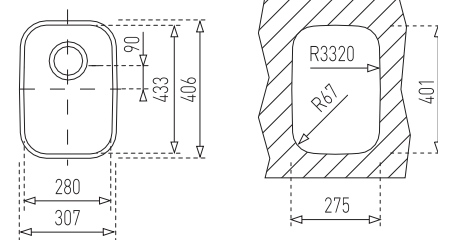

BOWL DIMENSIONS

Length	Width	Depth
280	406	184

Includes a 90mm basket waste strainer

BOWL DIMENSIONS

Length	Width	Depth
338	368	180