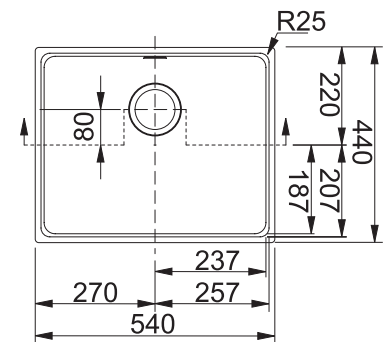

R93125006
KUBUS KBG110-70
Undermount Sink
Polar White
802 x 460 x 200

BOWL DIMENSIONS

Length	Width	Depth
802	460	200

Includes a 90mm basket strainer
waste fitting with overflow kit