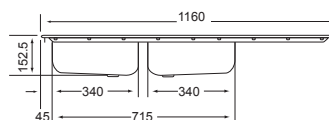

BOWL DIMENSIONS

Length	Width	Depth
345	410	140

Includes a 90mm basket waste
 strainer

R9820114
CUB 130
UNDERMOUNT SINK
 190 x 310

BOWL DIMENSIONS

Length	Width	Depth
160	280	126

Includes a 90mm basket waste
 strainer

CONTRACT RANGE

R9311652
DOUBLE END BOWL
 1160 x 460
 Model: PLN621

R9302021
 Includes 38mm PVC waste and plug fittings

BOWL DIMENSIONS

Length	Width	Depth
340	370	140

R9310332
SINGLE END BOWL
 800 x 460
 Model: PLN611

R9302021
 Includes a 38mm PVC waste and plug fitting

BOWL DIMENSIONS

Length	Width	Depth
340	370	140

SIT ON SINKS

R9313852
TRENDL DCB SINK
 1800 S 535

R9302021
 Order 38mm PVC waste and plug fittings separately