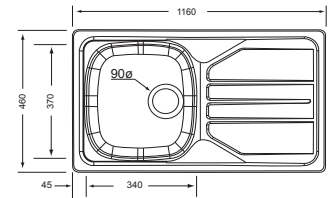

830 x 830
 Model: STX621

Includes 90mm basket waste strainers

BOWL DIMENSIONS

Length	Width	Depth
400	340	198
340	300	178

R9310328 - LEFT HAND DRAINER
STUDIO CORNER SINK

830 x 830
 Model: STX621

Includes 90mm basket waste strainers

BOWL DIMENSIONS

Length	Width	Depth
400	340	198
340	300	178

R9811023
NOUVEAU SINGLE END BOWL
SATIN FINISH
 800 x 460
 Model: NVN611

BOWL DIMENSIONS

Length	Width	Depth
340	370	149

Includes a 90mm basket waste strainer

R9811024
NOUVEAU DOUBLE END BOWL
SATIN FINISH
 1160 X 460
 Model: NVN621

BOWL DIMENSIONS

Length	Width	Depth
340	370	149

Includes 90mm basket waste strainers

QUINLINE (TAPS NOT INCLUDED)

R9820000
QUINLINE SINGLE END BOWL
 900 x 500
 Model: QLX611

BOWL DIMENSIONS

Length	Width	Depth
343	410	166

Includes a 90mm basket waste strainer

R9820002
QUINLINE DOUBLE END BOWL
 970 x 500
 Model: QLX670

BOWL DIMENSIONS

Length	Width	Depth
343	410	157
160	280	139

Includes 90mm basket waste strainers