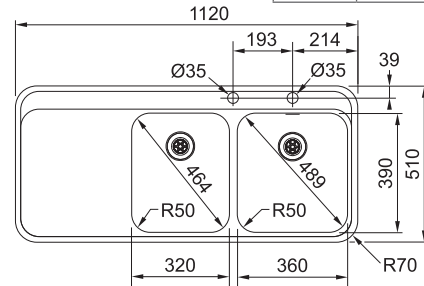

R93100052
MARIS MRG621
 Inset Sink
 Polar White
 1160 x 500 x 200

BOWL DIMENSIONS

Length	Width	Depth
335	425	200

Includes 90mm basket strainer waste fittings with overflow kit

R93101056
HYDROS HDX624
Inset Sink
1160 x 510

BOWL DIMENSIONS

Length	Width	Depth
340	435	180
300	340	160

Includes:
1x Intergrated basket strainer waste fitting with overflow
1x Pop up basket strainer waste fitting

R93127003
SINOS SNX221 LHD
Inset/Flushmount/Slimtop Sink
1120 x 5510

BOWL DIMENSIONS

Length	Width	Depth
360	425	175

R93127004
SINOS SNX221 RHD
Inset/Flushmount/Slimtop Sink
1160 x 500

BOWL DIMENSIONS

Length	Width	Depth
360	425	175

Includes:
1x Intergrated basket strainer waste fitting with overflow
1x Pop up basket strainer waste fitting

R9310072
NEPTUNE DOUBLE END BOWL
RIGHT HAND DRAINER
1160 x 510
Model: NEX621

R9310073
NEPTUNE DOUBLE END BOWL
LEFT HAND DRAINER
1160 x 510
Model: NEX621

BOWL DIMENSIONS

Length	Width	Depth
360	420	200

Includes 90mm basket strainer waste fittings with overflow kit