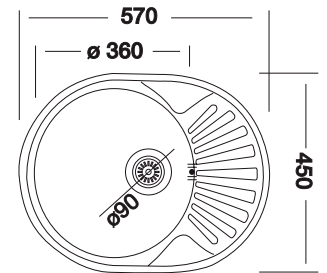

RONDO RANGE

RKREX146
RONDO PREP WITH TAP LANDING
POLISHED FINISH
Ø 390
BOWL DIMENSIONS

Out Ø	In Ø	Depth	Thickness
510	390	190	0.8

Includes a 90mm basket waste strainer

RKREC192
RONDO PREP BOWL-ECONO
SATIN FINISH

RKREX192
RONDO PREP BOWL
POLISHED FINISH
Ø 380
BOWL DIMENSIONS

Out Ø	In Ø	Depth	Thickness
435	380	175	0.6
435	380	195	0.8

Includes a 90mm basket waste strainer

Out Ø	In Ø	Depth	Thickness
450	360	160	0.6

Includes a 90mm basket waste strainer

UNDERMOUNT SINKS

RKREX103
UNDERMOUNT 103
POLISHED FINISH
Ø 380
BOWL DIMENSIONS

Out Ø	In Ø	Depth	Thickness
420	380	200	0.8

Includes a 90mm basket waste strainer

Length	Width	Depth	Thickness
400	350	180	0.6

Includes a 90mm basket waste strainer

Length	Width	Depth	Thickness
340	410	190	0.8

Includes a 90mm basket waste strainer