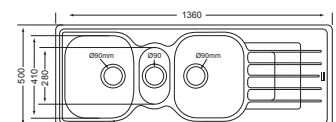

BOWL DIMENSIONS

Length	Width	Depth
343	410	166

Includes a 90mm basket waste strainer

R9820002
QUINLINE DOUBLE END BOWL
 970 x 500
 Model: QLX670

BOWL DIMENSIONS

Length	Width	Depth
343	410	157
160	280	139

Includes 90mm basket waste strainers

BOWL DIMENSIONS

Length	Width	Depth
343	410	157
323	315	131

Includes 90mm basket waste strainers

R9820008
QUILINE DOUBLE END BOWL
 1200 x 500
 Model: QLX621 - 120

BOWL DIMENSIONS

Length	Width	Depth
343	410	149
343	410	149

Includes 90mm basket waste strainers

R9820018
QUILINE DOUBLE CENTRE BOWL
 1500 x 500
 Model: QLX622

BOWL DIMENSIONS

Length	Width	Depth
343	410	153

Includes 90mm basket waste strainers

R9820121
CASCADE 2 1/2 BOWL
 1360 x 500
 Model: CDX671

BOWL DIMENSIONS

Length	Width	Depth
343	410	157
160	280	139

Includes 90mm basket waste strainers

R982017
CASCADE DOUBLE END BOWL
 1200 x 500
 Model: CDX621-120

BOWL DIMENSIONS

Length	Width	Depth
343	410	157