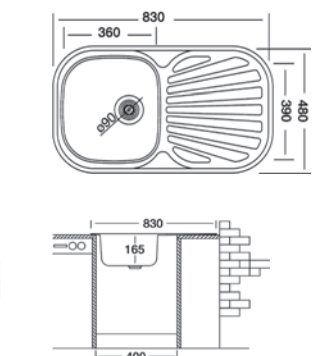

BOWL DIMENSIONS

Length	Width	Depth	Thickness
350	400	140	0.5

Includes 38mm waste fittings

CONTRACT SINKS

R89N301
LIVINOX SINGLE BOWL
SATIN FINISH
 780 X 435

BOWL DIMENSIONS

Length	Width	Depth	Thickness
377	342	155	0.5

Includes a 38mm waste fitting

RKREC138
LIVINOX DOUBLE DEEP BOWL
SATIN FINISH
 1160 X 500

BOWL DIMENSIONS

Length	Width	Depth	Thickness
350	400	155	0.6

Includes 90mm basket waste strainers

BIANCA RANGE

RKREX335
BIANCA DOUBLE BOWL
POLISHED FINISH
 1200 X 500

BOWL DIMENSIONS

Length	Width	Depth	Thickness
350	400	160	0.7

Includes 90mm basket waste strainers

RKREC152
BIANCA SINGLE END BOWL
SATIN FINISH
 830 X 480

BOWL DIMENSIONS

Length	Width	Depth	Thickness
360	390	165	0.6

Includes a 90mm basket waste strainer

RKREX156
BIANCA 1 1/2 BOWL
POLISHED FINISH
 1000 X 480

BOWL DIMENSIONS

Length	Width	Depth	Thickness
360	390	180	0.8
160	300	130	0.8

Includes 90mm basket waste strainers