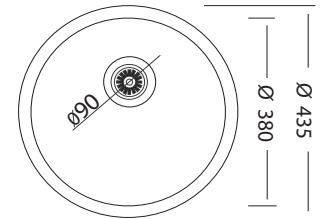

Out Ø	In Ø	Depth	Thickness
450	360	160	0.6

Includes a 90mm basket waste strainer