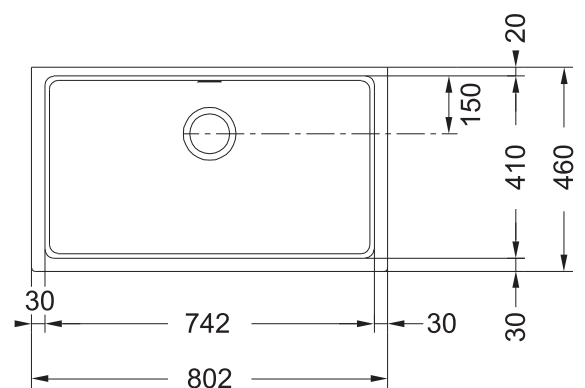

SINKS & MIXERS

SINKS & MIXERS **FRANKE**

R93125004
KUBUS KBG110-50
 Undermount Sink
 Polar White
 540 x 440 x 200

BOWL DIMENSIONS

Length	Width	Depth
500	400	200

Includes a 90mm basket strainer
 waste fitting with overflow kit

R93125005
KUBUS KBG110-50
 Undermount Sink
 Onyx (Black)
 540 x 440 x 200

BOWL DIMENSIONS

Length	Width	Depth
500	440	200

Includes a 90mm basket strainer
 waste fitting with overflow kit

R93125006
KUBUS KBG110-70
 Undermount Sink
 Polar White
 802 x 460 x 200

BOWL DIMENSIONS

Length	Width	Depth
802	460	200

Includes a 90mm basket strainer
 waste fitting with overflow kit

R93125007
KUBUS KBG110-70
 Undermount Sink
 Onyx (Black)
 802 x 460 x 200

BOWL DIMENSIONS

Length	Width	Depth
742	410	200

BOWL DIMENSIONS

Length	Width	Depth
343	410	166

Includes a 90mm basket waste strainer

R9820002
QUINLINE DOUBLE END BOWL
 970 x 500
 Model: QLX670

BOWL DIMENSIONS

Length	Width	Depth
343	410	157
160	280	139

Includes 90mm basket waste strainers