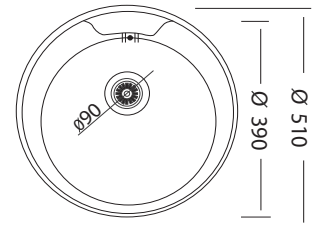

BOWL DIMENSIONS

Length	Width	Depth	Thickness
340	410	200	0.8

Includes 90mm basket waste strainers

RKREX334
TRITON DOUBLE END BOWL
SATIN FINISH
 1160 X 500

BOWL DIMENSIONS

Length	Width	Depth	Thickness
350	400	200	0.8

Includes 90mm basket waste strainers

RKREX193
BIANCA DOUBLE SINK
NO DRAINERS
 480X830

Includes 90mm basket waste strainers

RONDO RANGE

RKREX146
RONDO PREP WITH TAP LANDING
POLISHED FINISH
 Ø 390
BOWL DIMENSIONS

Out Ø	In Ø	Depth	Thickness
510	390	190	0.8

Includes a 90mm basket waste strainer

RKREC192
RONDO PREP BOWL-ECONO
SATIN FINISH

RKREX192
RONDO PREP BOWL
POLISHED FINISH
 Ø 380
BOWL DIMENSIONS

Out Ø	In Ø	Depth	Thickness
435	380	175	0.6
435	380	195	0.8