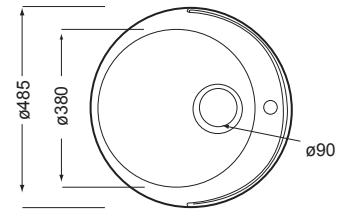

BOWL DIMENSIONS

Length	Width	Depth
343	410	157
160	280	139

Includes 90mm basket waste strainers

R982017
CASCADE DOUBLE END BOWL
 1200 x 500
 Model: CDX621-120

BOWL DIMENSIONS

Length	Width	Depth
343	410	157

R9302021
 Order 38mm PVC waste & plug separately

R9318619
WASHTROUGH
SIRX
 500 x 450
BOWL DIMENSIONS

Length	Width	Depth
450	400	240

R9302021
 Order 38mm PVC waste & plug separately

R9320200
ECONOMY WASHTROUGH
 ET102 1030X440

Ø 485
Bowl Depth: 161
Model: RDX610-48

BOWL DIMENSIONS

Out Ø	In Ø	Depth
485	380	161

Includes a 90mm basket waste
strainer

Tap not
Included

R9820054
**RONDO PREPARATION BOWL WITH TAP HOLE
AND OVERFLOW**

Ø 485
Bowl Depth: 161
Model: RDX610-48

BOWL DIMENSIONS

Out Ø	In Ø	Depth
485	380	161

Includes a 90mm basket waste
strainer

R9820058
RONDO PREPARATION BOWL, NO OVERFLOW

Ø 450
Bowl Depth: 161
Model: RDX610-45

BOWL DIMENSIONS

Out Ø	In Ø	Depth
450	380	161