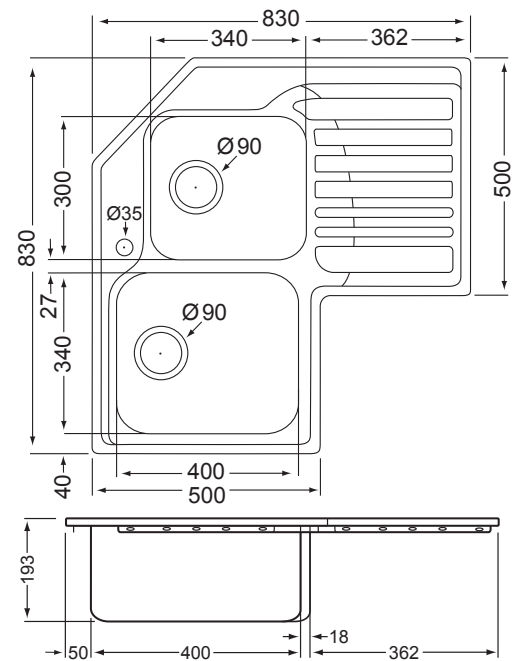

BOWL DIMENSIONS

Length	Width	Depth
360	425	175

R93127004
SINOS SNX221 RHD
Inset/Flushmount/Slimtop Sink
1160 x 500

BOWL DIMENSIONS

Length	Width	Depth
360	425	175

Includes:
1x Intergrated basket strainer waste fitting with overflow
1x Pop up basket strainer waste fitting

R9310256
ZRX120B UNDERMOUNT SINK
 840X470

BOWL DIMENSIONS

Length	Width	Depth
380	420	200
380	420	200

Includes 90mm basket strainer waste fittings with overflow kit

R9310327 - RIGHT HAND DRAINER
STUDIO CORNER SINK

830 x 830
 Model: STX621

Includes 90mm basket waste strainers

BOWL DIMENSIONS

Length	Width	Depth
400	340	198
340	300	178

R9310328 - LEFT HAND DRAINER
STUDIO CORNER SINK

830 x 830
 Model: STX621

Includes 90mm basket waste strainers

BOWL DIMENSIONS

Length	Width	Depth
400	340	198
340	300	178

R9811023
NOUVEAU SINGLE END BOWL
SATIN FINISH
 800 x 460
 Model: NVN611

BOWL DIMENSIONS

Length	Width	Depth
340	370	149

Includes a 90mm basket waste strainer