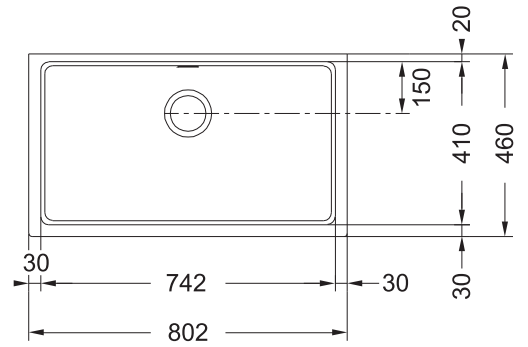

SINKS & MIXERS

SINKS & MIXERS **FRANKE**

R93125004
KUBUS KBG110-50
 Undermount Sink
 Polar White
 540 x 440 x 200

BOWL DIMENSIONS

Length	Width	Depth
500	400	200

Includes a 90mm basket strainer
 waste fitting with overflow kit

R93125005
KUBUS KBG110-50
 Undermount Sink
 Onyx (Black)
 540 x 440 x 200

BOWL DIMENSIONS

Length	Width	Depth
500	440	200

Includes a 90mm basket strainer
 waste fitting with overflow kit

R93125006
KUBUS KBG110-70
 Undermount Sink
 Polar White
 802 x 460 x 200

BOWL DIMENSIONS

Length	Width	Depth
802	460	200

Includes a 90mm basket strainer
 waste fitting with overflow kit

R93125007
KUBUS KBG110-70
 Undermount Sink
 Onyx (Black)
 802 x 460 x 200

BOWL DIMENSIONS

Length	Width	Depth
742	410	200

BOWL DIMENSIONS

Length	Width	Depth
343	410	166

Includes a 90mm basket waste strainer

R9820002
QUINLINE DOUBLE END BOWL
 970 x 500
 Model: QLX670

BOWL DIMENSIONS

Length	Width	Depth
343	410	157
160	280	139

Includes 90mm basket waste strainers