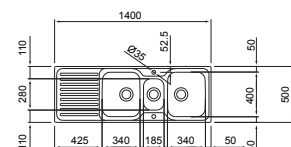

R8924011
BASICO DOUBLE END BOWL
POLISHED FINISH
 1160 x 500

BOWL DIMENSIONS

Length	Width	Depth
340	400	170

Includes 90mm basket waste strainers & plumbing kit

R898453
BE780 DOUBLE BOWL
UNDERMOUNT SINK
 779 x 464

Bowl 1 Depth: 200
 Bowl 2 Depth: 200

BOWL DIMENSIONS

Length	Width	Depth
340	400	200
340	400	200

Includes 90mm basket waste strainers & plumbing kit

R890390
BE39 ROUND UNDERMOUNT
SINK
 Ø 390

Bowl Depth: 180

BOWL DIMENSIONS

Out Ø	In Ø	Depth
450	390	180

Includes a 90mm basket waste strainer & plumbing kit

R899754
CLASSIC 2 1/2 BOWL
 1400 x 500
 Bowl Depth: 200

BOWL DIMENSIONS

Length	Width	Depth
340	400	200
185	280	

Includes 90mm basket waste strainers & plumbing kit

R899755
CORNER SINK
 860 x 860
 Bowl Depth: 187

Includes 90mm Basket Strainer Wastes and Plumbing Kit

BOWL DIMENSIONS

Length	Width	Depth
400	340	187

Includes 90mm basket waste strainers & plumbing kit