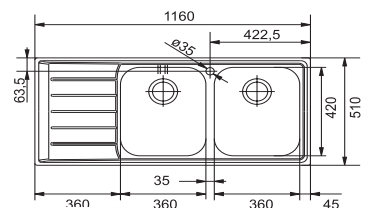

R93100052
MARIS MRG621
 Inset Sink
 Polar White
 1160 x 500 x 200

BOWL DIMENSIONS

Length	Width	Depth
335	425	200

Includes 90mm basket strainer waste fittings with overflow kit

R93101056
HYDROS HDX624
Inset Sink
1160 x 510

BOWL DIMENSIONS

Length	Width	Depth
340	435	180
300	340	160

Includes:
1x Intergrated basket strainer waste fitting with overflow
1x Pop up basket strainer waste fitting

R93127003
SINOS SNX221 LHD
Inset/Flushmount/Slimtop Sink
1120 x 5510

BOWL DIMENSIONS

Length	Width	Depth
360	425	175

R93127004
SINOS SNX221 RHD
Inset/Flushmount/Slimtop Sink
1160 x 500

BOWL DIMENSIONS

Length	Width	Depth
360	425	175

Includes:
1x Intergrated basket strainer waste fitting with overflow
1x Pop up basket strainer waste fitting

R9310072
NEPTUNE DOUBLE END BOWL
RIGHT HAND DRAINER
1160 x 510
Model: NEX621

R9310073
NEPTUNE DOUBLE END BOWL
LEFT HAND DRAINER
1160 x 510
Model: NEX621

BOWL DIMENSIONS

Length	Width	Depth
360	420	200

Includes 90mm basket strainer waste fittings with overflow kit