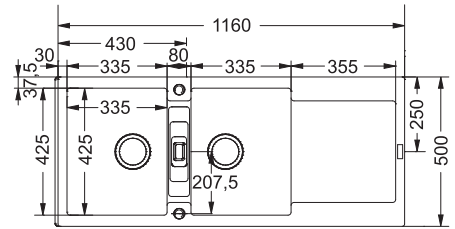

BOWL DIMENSIONS

Length	Width	Depth
802	460	200

Includes a 90mm basket strainer
 waste fitting with overflow kit

R93125007
KUBUS KBG110-70
 Undermount Sink
 Onyx (Black)
 802 x 460 x 200

BOWL DIMENSIONS

Length	Width	Depth
742	410	200

Includes a 90mm basket strainer waste fitting with overflow kit

R93140008
MARIS MRG621
 Inset Sink
 Onyx (Black)
 1160 x 500 x 200

BOWL DIMENSIONS

Length	Width	Depth
335	425	200

Includes 90mm basket strainer waste fittings with overflow kit

R93100052
MARIS MRG621
 Inset Sink
 Polar White
 1160 x 500 x 200

BOWL DIMENSIONS

Length	Width	Depth
335	425	200

Includes 90mm basket strainer waste fittings with overflow kit

R93101056
HYDROS HDX624
Inset Sink
1160 x 510

BOWL DIMENSIONS

Length	Width	Depth
340	435	180
300	340	160

Includes:
1x Intergrated basket strainer waste fitting with overflow
1x Pop up basket strainer waste fitting

R93127003
SINOS SNX221 LHD
Inset/Flushmount/Slimtop Sink
1120 x 5510