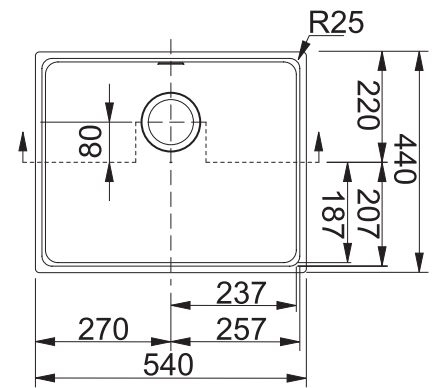

SINKS & MIXERS

SINKS & MIXERS **FRANKE**

R93125004
KUBUS KBG110-50
 Undermount Sink
 Polar White
 540 x 440 x 200

BOWL DIMENSIONS

Length	Width	Depth
500	400	200

Includes a 90mm basket strainer
 waste fitting with overflow kit

BOWL DIMENSIONS

Length	Width	Depth
802	460	200

Includes a 90mm basket strainer
 waste fitting with overflow kit

R93125007
KUBUS KBG110-70
 Undermount Sink
 Onyx (Black)
 802 x 460 x 200

BOWL DIMENSIONS

Length	Width	Depth
742	410	200

BOWL DIMENSIONS

Length	Width	Depth
400	340	198
340	300	178

R9811023
NOUVEAU SINGLE END BOWL
SATIN FINISH
 800 x 460
 Model: NVN611

BOWL DIMENSIONS

Length	Width	Depth
340	370	149

Includes a 90mm basket waste strainer

BOWL DIMENSIONS

Length	Width	Depth
343	410	166

Includes a 90mm basket waste strainer

R9820002
QUINLINE DOUBLE END BOWL
 970 x 500
 Model: QLX670

BOWL DIMENSIONS

Length	Width	Depth
343	410	157
160	280	139

Includes 90mm basket waste strainers