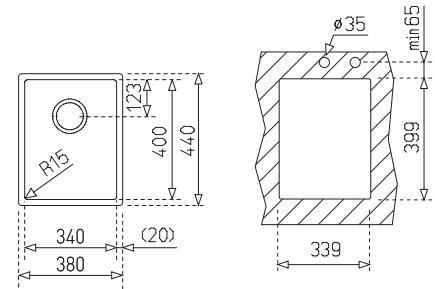

BOWL DIMENSIONS

Out Ø	In Ø	Depth
450	390	180

Includes a 90mm basket waste strainer & plumbing kit

R899754
CLASSIC 2 1/2 BOWL
 1400 x 500
 Bowl Depth: 200

BOWL DIMENSIONS

Length	Width	Depth
340	400	200
185	280	

Includes 90mm basket waste strainers & plumbing kit

R899755
CORNER SINK
 860 x 860
 Bowl Depth: 187

Includes 90mm Basket Strainer Wastes and Plumbing Kit

BOWL DIMENSIONS

Length	Width	Depth
400	340	187

Includes 90mm basket waste strainers & plumbing kit

Includes a 90mm basket waste strainer

BOWL DIMENSIONS

Length	Width	Depth
340	400	184

R894040
UNDERMOUNT SINK - 433 X 433
 Bowl Depth: 180

Includes a 90mm basket waste strainer

BOWL DIMENSIONS

Length	Width	Depth
406	406	180

BOWL DIMENSIONS

Length	Width	Depth
338	368	180