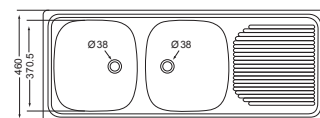

BOWL DIMENSIONS

Length	Width	Depth
345	410	140

Includes a 90mm basket waste
 strainer

R9820114
CUB 130
UNDERMOUNT SINK
 190 x 310

BOWL DIMENSIONS

Length	Width	Depth
160	280	126

Includes a 90mm basket waste
 strainer

CONTRACT RANGE

R9311652
DOUBLE END BOWL
 1160 x 460
 Model: PLN621

R9302021
 Includes 38mm PVC waste and plug fittings

BOWL DIMENSIONS

Length	Width	Depth
340	370	140

R9310332
SINGLE END BOWL
 800 x 460
 Model: PLN611

R9302021
 Includes a 38mm PVC waste and plug fitting

BOWL DIMENSIONS

Length	Width	Depth
340	370	140

SIT ON SINKS

R9313852
TRENDL DCB SINK
 1800 S 535

R9302021
 Order 38mm PVC waste and plug fittings separately