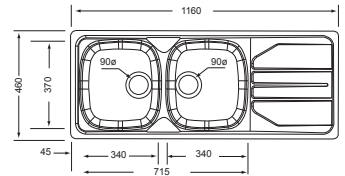

830 x 830
 Model: STX621

Includes 90mm basket waste strainers

BOWL DIMENSIONS

Length	Width	Depth
400	340	198
340	300	178

R9310328 - LEFT HAND DRAINER
STUDIO CORNER SINK

830 x 830
 Model: STX621

Includes 90mm basket waste strainers

BOWL DIMENSIONS

Length	Width	Depth
400	340	198
340	300	178

R9811023
NOUVEAU SINGLE END BOWL
SATIN FINISH
 800 x 460
 Model: NVN611

BOWL DIMENSIONS

Length	Width	Depth
340	370	149

Includes a 90mm basket waste strainer

R9811024
NOUVEAU DOUBLE END BOWL
SATIN FINISH
 1160 X 460
 Model: NVN621

BOWL DIMENSIONS

Length	Width	Depth
340	370	149

Includes 90mm basket waste strainers

QUINLINE (TAPS NOT INCLUDED)

R9820000
QUINLINE SINGLE END BOWL
 900 x 500
 Model: QLX611

BOWL DIMENSIONS

Length	Width	Depth
343	410	166

Includes a 90mm basket waste strainer

R9820002
QUINLINE DOUBLE END BOWL
 970 x 500
 Model: QLX670

BOWL DIMENSIONS

Length	Width	Depth
343	410	157
160	280	139

Includes 90mm basket waste strainers