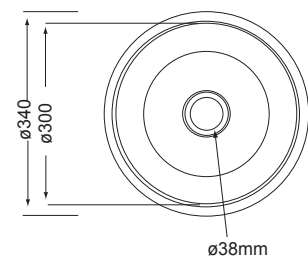

BOWL DIMENSIONS

Out Ø	In Ø	Depth
485	380	161

Includes a 90mm basket waste
strainer

R9820058
RONDO PREPARATION BOWL, NO OVERFLOW

Ø 450
Bowl Depth: 161
Model: RDX610-45

BOWL DIMENSIONS

Out Ø	In Ø	Depth
450	380	161

Includes a 90mm basket waste
strainer

R9820064
RONDO PREPARATION BOWL

Ø 340
Bowl Depth: 139
Model: RDX610-34

BOWL DIMENSIONS

Out Ø	In Ø	Depth
340	300	139

Includes a 38mm PVC waste
& plug

R9310250
RONDO PREPARATION BOWL

Ø 450
Bowl Depth: 157
Model: RDX610-44

BOWL DIMENSIONS

Out Ø	In Ø	Depth
450	415	157

Includes a 38mm PVC waste
& plug

FRANKE

R990044
STELLA UNDERMOUNT SINK
 SVX 110-40
 428x428x19
 Includes a 90mm basket waste
 strainer

BOWL DIMENSIONS

Length	Width	Depth
345	410	140

Includes a 90mm basket waste
 strainer

R9820114
CUB 130
UNDERMOUNT SINK
 190 x 310

BOWL DIMENSIONS

Length	Width	Depth
160	280	126

Includes a 90mm basket waste
 strainer