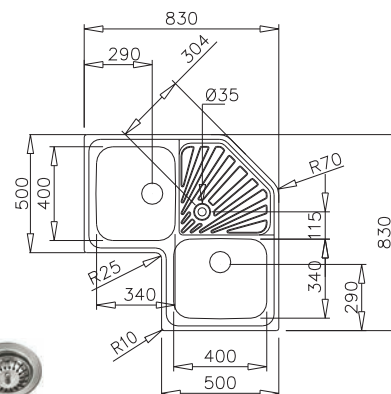

BOWL DIMENSIONS

Out Ø	In Ø	Depth
450	390	180

Includes a 90mm basket waste strainer & plumbing kit

R899754
CLASSIC 2 1/2 BOWL
 1400 x 500
 Bowl Depth: 200

BOWL DIMENSIONS

Length	Width	Depth
340	400	200
185	280	

Includes 90mm basket waste strainers & plumbing kit

R899755
CORNER SINK
 860 x 860
 Bowl Depth: 187

Includes 90mm Basket Strainer Wastes and Plumbing Kit

BOWL DIMENSIONS

Length	Width	Depth
400	340	187

Includes 90mm basket waste strainers & plumbing kit

Includes a 90mm basket waste strainer

BOWL DIMENSIONS

Length	Width	Depth
340	400	184

R894040
UNDERMOUNT SINK - 433 X 433
 Bowl Depth: 180

Includes a 90mm basket waste strainer

BOWL DIMENSIONS

Length	Width	Depth
406	406	180

BOWL DIMENSIONS

Length	Width	Depth
338	368	180