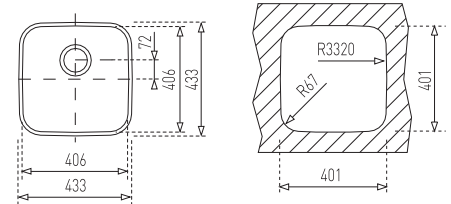

BOWL DIMENSIONS

Out Ø	In Ø	Depth
450	390	180

Includes a 90mm basket waste strainer & plumbing kit

R899754
CLASSIC 2 1/2 BOWL
 1400 x 500
 Bowl Depth: 200

BOWL DIMENSIONS

Length	Width	Depth
340	400	200
185	280	

Includes 90mm basket waste strainers & plumbing kit

R899755
CORNER SINK
 860 x 860
 Bowl Depth: 187

Includes 90mm Basket Strainer Wastes and Plumbing Kit

BOWL DIMENSIONS

Length	Width	Depth
400	340	187

Includes 90mm basket waste strainers & plumbing kit

Includes a 90mm basket waste strainer

BOWL DIMENSIONS

Length	Width	Depth
340	400	184

R894040
UNDERMOUNT SINK - 433 X 433
 Bowl Depth: 180

Includes a 90mm basket waste strainer

BOWL DIMENSIONS

Length	Width	Depth
406	406	180

BOWL DIMENSIONS

Length	Width	Depth
338	368	180