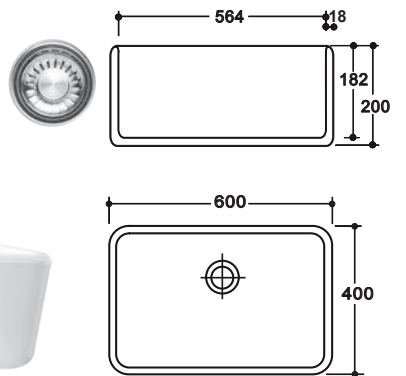

BOWL DIMENSIONS

Length	Width	Depth
343	410	166

Includes a 90mm basket waste strainer

R9820002
QUINLINE DOUBLE END BOWL
 970 x 500
 Model: QLX670

BOWL DIMENSIONS

Length	Width	Depth
343	410	157
160	280	139

Includes 90mm basket waste strainers

R9302021
 Includes a 38mm PVC waste and plug fitting

BOWL DIMENSIONS

Length	Width	Depth
340	370	140

SIT ON SINKS

R9313852
TRENDL DCB SINK
 1800 S 535

R9302021
 Order 38mm PVC waste and plug fittings separately

R9310507
SEB SINK SA94
 900X460

R9302021
 Order 38mm PVC waste and plug fitting separately

R9930005

BELLINI BUTLER SINK

600 X 400 X 200*

* Allow for a variance of 5 -10mm

* Thickness 18mm

Includes a 90mm basket strainer waste fitting

BOWL DIMENSIONS

Length	Width	Depth
338	368	180