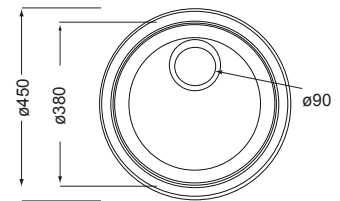

R9302021
 Order 38mm PVC waste & plug separately

R9318619
WASHTROUGH
SIRX
 500 x 450
BOWL DIMENSIONS

Length	Width	Depth
450	400	240

R9302021
 Order 38mm PVC waste & plug separately

R9320200
ECONOMY WASHTROUGH
 ET102 1030X440

Ø 485
Bowl Depth: 161
Model: RDX610-48

BOWL DIMENSIONS

Out Ø	In Ø	Depth
485	380	161

Includes a 90mm basket waste
strainer

Tap not
Included

R9820054
**RONDO PREPARATION BOWL WITH TAP HOLE
AND OVERFLOW**

Ø 485
Bowl Depth: 161
Model: RDX610-48

BOWL DIMENSIONS

Out Ø	In Ø	Depth
485	380	161

Includes a 90mm basket waste
strainer

R9820058
RONDO PREPARATION BOWL, NO OVERFLOW

Ø 450
Bowl Depth: 161
Model: RDX610-45

BOWL DIMENSIONS

Out Ø	In Ø	Depth
450	380	161

Includes a 90mm basket waste
strainer

R9820064
RONDO PREPARATION BOWL

Ø 340
Bowl Depth: 139
Model: RDX610-34

BOWL DIMENSIONS

Out Ø	In Ø	Depth
340	300	139

Includes a 38mm PVC waste
& plug

R9310250
RONDO PREPARATION BOWL