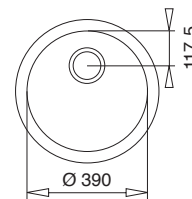

Length	Width	Depth	Thickness
400	350	180	0.6

Includes a 90mm basket waste strainer

RKREX002
UNDERMOUNT 002
POLISHED FINISH
 340 X 410
BOWL DIMENSIONS

Length	Width	Depth	Thickness
340	410	190	0.8

Includes a 90mm basket waste strainer

R8924011
BASICO DOUBLE END BOWL
POLISHED FINISH
 1160 x 500

BOWL DIMENSIONS

Length	Width	Depth
340	400	170

Includes 90mm basket waste strainers & plumbing kit

R898453
BE780 DOUBLE BOWL
UNDERMOUNT SINK
 779 x 464

Bowl 1 Depth: 200
 Bowl 2 Depth: 200

BOWL DIMENSIONS

Length	Width	Depth
340	400	200
340	400	200

Includes 90mm basket waste strainers & plumbing kit

R890390
BE39 ROUND UNDERMOUNT
SINK
 Ø 390

Bowl Depth: 180

BOWL DIMENSIONS

Out Ø	In Ø	Depth
450	390	180

Includes a 90mm basket waste strainer & plumbing kit

R899754
CLASSIC 2 1/2 BOWL
 1400 x 500
 Bowl Depth: 200

BOWL DIMENSIONS

Length	Width	Depth
340	400	200
185	280	