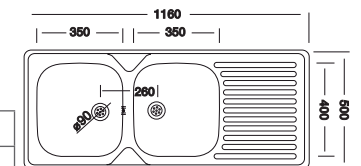

BOWL DIMENSIONS

Length	Width	Depth	Thickness
350	400	140	0.5

Includes 38mm waste fittings

CONTRACT SINKS

R89N301
LIVINOX SINGLE BOWL
SATIN FINISH
 780 X 435

BOWL DIMENSIONS

Length	Width	Depth	Thickness
377	342	155	0.5

Includes a 38mm waste fitting

RKREC138
LIVINOX DOUBLE DEEP BOWL
SATIN FINISH
 1160 X 500

BOWL DIMENSIONS

Length	Width	Depth	Thickness
350	400	155	0.6

Includes 90mm basket waste strainers

BIANCA RANGE

RKREX335
BIANCA DOUBLE BOWL
POLISHED FINISH
 1200 X 500

BOWL DIMENSIONS

Length	Width	Depth	Thickness
350	400	160	0.7

Includes 90mm basket waste strainers

RKREC152
BIANCA SINGLE END BOWL
SATIN FINISH
 830 X 480

BOWL DIMENSIONS

Length	Width	Depth	Thickness
360	390	165	0.6

Includes a 90mm basket waste strainer

RKREX156
BIANCA 1 1/2 BOWL
POLISHED FINISH
 1000 X 480

BOWL DIMENSIONS

Length	Width	Depth	Thickness
360	390	180	0.8
160	300	130	0.8

Includes 90mm basket waste strainers