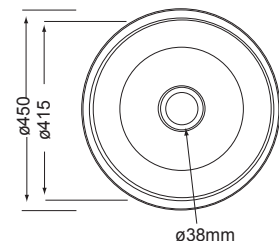

BOWL DIMENSIONS

Out Ø	In Ø	Depth
485	380	161

Includes a 90mm basket waste
strainer

R9820058
RONDO PREPARATION BOWL, NO OVERFLOW

Ø 450
Bowl Depth: 161
Model: RDX610-45

BOWL DIMENSIONS

Out Ø	In Ø	Depth
450	380	161

Includes a 90mm basket waste
strainer

R9820064
RONDO PREPARATION BOWL

Ø 340
Bowl Depth: 139
Model: RDX610-34

BOWL DIMENSIONS

Out Ø	In Ø	Depth
340	300	139

Includes a 38mm PVC waste
& plug

R9310250
RONDO PREPARATION BOWL

Ø 450
Bowl Depth: 157
Model: RDX610-44

BOWL DIMENSIONS

Out Ø	In Ø	Depth
450	415	157

Includes a 38mm PVC waste
& plug

FRANKE

R990044
STELLA UNDERMOUNT SINK
 SVX 110-40
 428x428x19
 Includes a 90mm basket waste
 strainer

BOWL DIMENSIONS

Length	Width	Depth
345	410	140

Includes a 90mm basket waste
 strainer

R9820114
CUB 130
UNDERMOUNT SINK
 190 x 310

BOWL DIMENSIONS

Length	Width	Depth
160	280	126

Includes a 90mm basket waste
 strainer