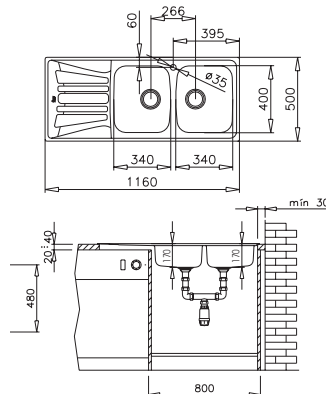

Length	Width	Depth	Thickness
400	350	180	0.6

Includes a 90mm basket waste strainer

RKREX002
UNDERMOUNT 002
POLISHED FINISH
 340 X 410
BOWL DIMENSIONS

Length	Width	Depth	Thickness
340	410	190	0.8

Includes a 90mm basket waste strainer

R8924011
BASICO DOUBLE END BOWL
POLISHED FINISH
 1160 x 500

BOWL DIMENSIONS

Length	Width	Depth
340	400	170

Includes 90mm basket waste strainers & plumbing kit

R898453
BE780 DOUBLE BOWL
UNDERMOUNT SINK
 779 x 464

Bowl 1 Depth: 200
 Bowl 2 Depth: 200

BOWL DIMENSIONS

Length	Width	Depth
340	400	200
340	400	200

Includes 90mm basket waste strainers & plumbing kit

R890390
BE39 ROUND UNDERMOUNT
SINK
 Ø 390

Bowl Depth: 180

BOWL DIMENSIONS

Out Ø	In Ø	Depth
450	390	180

Includes a 90mm basket waste strainer & plumbing kit

R899754
CLASSIC 2 1/2 BOWL
 1400 x 500
 Bowl Depth: 200

BOWL DIMENSIONS

Length	Width	Depth
340	400	200
185	280	