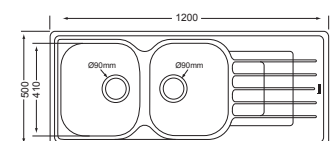

BOWL DIMENSIONS

Length	Width	Depth
343	410	157
323	315	131

Includes 90mm basket waste strainers

R9820008
QUILINE DOUBLE END BOWL
 1200 x 500
 Model: QLX621 - 120

BOWL DIMENSIONS

Length	Width	Depth
343	410	149
343	410	149

Includes 90mm basket waste strainers

R9820018
QUILINE DOUBLE CENTRE BOWL
 1500 x 500
 Model: QLX622

BOWL DIMENSIONS

Length	Width	Depth
343	410	153

Includes 90mm basket waste strainers

R9820121
CASCADE 2 1/2 BOWL
 1360 x 500
 Model: CDX671

BOWL DIMENSIONS

Length	Width	Depth
343	410	157
160	280	139

Includes 90mm basket waste strainers

R982017
CASCADE DOUBLE END BOWL
 1200 x 500
 Model: CDX621-120

BOWL DIMENSIONS

Length	Width	Depth
343	410	157

Includes 90mm basket waste strainers

R9821059
CASCADE SINK
 SEB
 CDX611
 925X500

Includes a 90mm basket waste strainer

R9318650
WASHTROUGH
LUX TUB
 600 x 500
BOWL DIMENSIONS

Length	Width	Depth
525	425	257