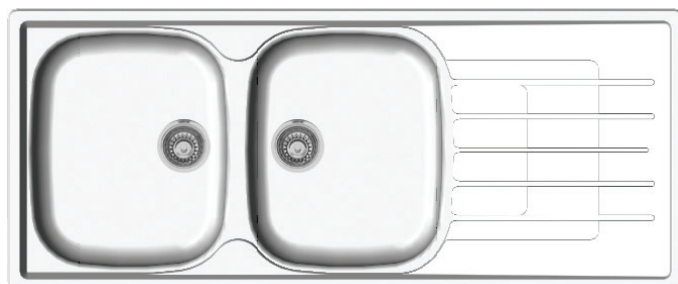

R982017
CASCADE DOUBLE END BOWL
1200 x 500
Model: CDX621-120

BOWL DIMENSIONS

Length	Width	Depth
343	410	157

Includes 90mm basket waste strainers