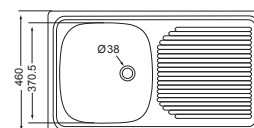

BOWL DIMENSIONS

Length	Width	Depth
345	410	140

Includes a 90mm basket waste
 strainer

R9820114
CUB 130
UNDERMOUNT SINK
 190 x 310

BOWL DIMENSIONS

Length	Width	Depth
160	280	126

Includes a 90mm basket waste
 strainer

CONTRACT RANGE

R9311652
DOUBLE END BOWL
 1160 x 460
 Model: PLN621

R9302021
 Includes 38mm PVC waste and plug fittings

BOWL DIMENSIONS

Length	Width	Depth
340	370	140

R9310332
SINGLE END BOWL
 800 x 460
 Model: PLN611

R9302021
 Includes a 38mm PVC waste and plug fitting

BOWL DIMENSIONS

Length	Width	Depth
340	370	140

SIT ON SINKS

R9313852
TRENDL DCB SINK
 1800 S 535

R9302021
 Order 38mm PVC waste and plug fittings separately