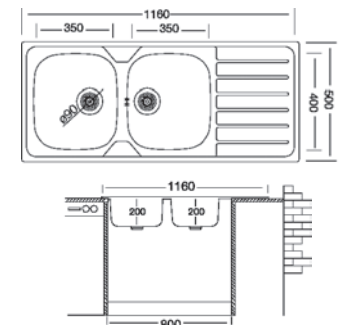

BOWL DIMENSIONS

Length	Width	Depth	Thickness
360	390	180	0.8
160	300	130	0.8

Includes 90mm basket waste strainers

BOWL DIMENSIONS

Length	Width	Depth	Thickness
350	400	210	0.8

Includes 90mm basket waste strainers

RKREX333
X-TREND DOUBLE BOWL
POLISHED FINISH
1160 X 500

BOWL DIMENSIONS

Length	Width	Depth	Thickness
340	410	200	0.8

Includes 90mm basket waste strainers

BOWL DIMENSIONS

Length	Width	Depth	Thickness
350	400	200	0.8

Includes 90mm basket waste strainers

Includes 90mm basket waste strainers