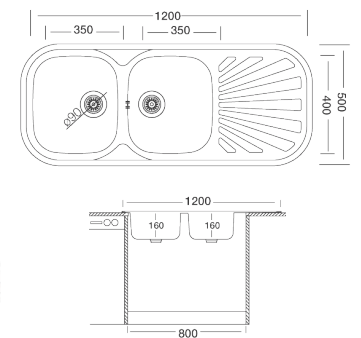

BOWL DIMENSIONS

Length	Width	Depth	Thickness
350	400	140	0.5

Includes 38mm waste fittings

CONTRACT SINKS

R89N301
LIVINOX SINGLE BOWL
SATIN FINISH
 780 X 435

BOWL DIMENSIONS

Length	Width	Depth	Thickness
377	342	155	0.5

Includes a 38mm waste fitting

RKREC138
LIVINOX DOUBLE DEEP BOWL
SATIN FINISH
 1160 X 500

BOWL DIMENSIONS

Length	Width	Depth	Thickness
350	400	155	0.6

Includes 90mm basket waste strainers

BIANCA RANGE

RKREX335
BIANCA DOUBLE BOWL
POLISHED FINISH
 1200 X 500

BOWL DIMENSIONS

Length	Width	Depth	Thickness
350	400	160	0.7

Includes 90mm basket waste strainers

RKREC152
BIANCA SINGLE END BOWL
SATIN FINISH
 830 X 480

BOWL DIMENSIONS

Length	Width	Depth	Thickness
360	390	165	0.6

Includes a 90mm basket waste strainer

RKREX156
BIANCA 1 1/2 BOWL
POLISHED FINISH
 1000 X 480

BOWL DIMENSIONS

Length	Width	Depth	Thickness
360	390	180	0.8
160	300	130	0.8

Includes 90mm basket waste strainers