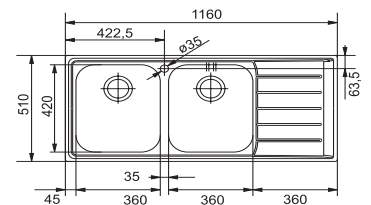

BOWL DIMENSIONS

Length	Width	Depth
340	435	180
300	340	160

Includes:
1x Intergrated basket strainer waste fitting with overflow
1x Pop up basket strainer waste fitting

R93127003
SINOS SNX221 LHD
Inset/Flushmount/Slimtop Sink
1120 x 5510

BOWL DIMENSIONS

Length	Width	Depth
360	425	175

R93127004
SINOS SNX221 RHD
Inset/Flushmount/Slimtop Sink
1160 x 500

BOWL DIMENSIONS

Length	Width	Depth
360	425	175

Includes:
1x Intergrated basket strainer waste fitting with overflow
1x Pop up basket strainer waste fitting

R9310072
NEPTUNE DOUBLE END BOWL
RIGHT HAND DRAINER
1160 x 510
Model: NEX621

R9310073
NEPTUNE DOUBLE END BOWL
LEFT HAND DRAINER
1160 x 510
Model: NEX621

BOWL DIMENSIONS

Length	Width	Depth
360	420	200

Includes 90mm basket strainer waste fittings with overflow kit

BOWL DIMENSIONS

Length	Width	Depth
400	340	198
340	300	178

R9811023
NOUVEAU SINGLE END BOWL
SATIN FINISH
 800 x 460
 Model: NVN611

BOWL DIMENSIONS

Length	Width	Depth
340	370	149

Includes a 90mm basket waste strainer