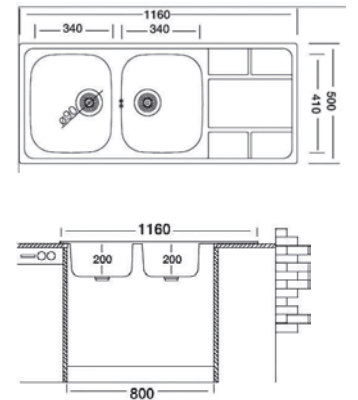

BOWL DIMENSIONS

Length	Width	Depth	Thickness
350	400	160	0.7

Includes 90mm basket waste strainers

RKREC152
BIANCA SINGLE END BOWL
SATIN FINISH
 830 X 480

BOWL DIMENSIONS

Length	Width	Depth	Thickness
360	390	165	0.6

Includes a 90mm basket waste strainer

RKREX156
BIANCA 1 1/2 BOWL
POLISHED FINISH
 1000 X 480

BOWL DIMENSIONS

Length	Width	Depth	Thickness
360	390	180	0.8
160	300	130	0.8

Includes 90mm basket waste strainers

RKREX316K
FUGA DOUBLE END BOWL
POLISHED FINISH
 1160 X 500

BOWL DIMENSIONS

Length	Width	Depth	Thickness
350	400	210	0.8

Includes 90mm basket waste strainers

RKREX333
X-TREND DOUBLE BOWL
POLISHED FINISH
 1160 X 500

BOWL DIMENSIONS

Length	Width	Depth	Thickness
340	410	200	0.8

Includes 90mm basket waste strainers

RKREX334
TRITON DOUBLE END BOWL
SATIN FINISH
 1160 X 500

BOWL DIMENSIONS

Length	Width	Depth	Thickness
350	400	200	0.8