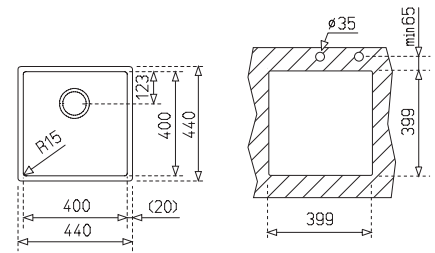

Includes a 90mm basket waste strainer

BOWL DIMENSIONS

Length	Width	Depth
340	400	184