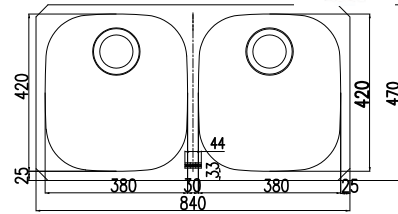

BOWL DIMENSIONS

Length	Width	Depth
380	420	200
380	420	200

Includes 90mm basket strainer waste fittings with overflow kit

830 x 830
Model: STX621

Includes 90mm basket waste strainers

BOWL DIMENSIONS

Length	Width	Depth
400	340	198
340	300	178