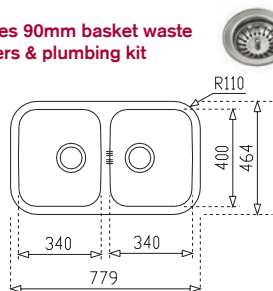

Length	Width	Depth	Thickness
400	350	180	0.6

Includes a 90mm basket waste strainer

RKREX002
UNDERMOUNT 002
POLISHED FINISH
 340 X 410
BOWL DIMENSIONS

Length	Width	Depth	Thickness
340	410	190	0.8

Includes a 90mm basket waste strainer

R8924011
BASICO DOUBLE END BOWL
POLISHED FINISH
 1160 x 500

BOWL DIMENSIONS

Length	Width	Depth
340	400	170

Includes 90mm basket waste strainers & plumbing kit

R898453
BE780 DOUBLE BOWL
UNDERMOUNT SINK
 779 x 464

Bowl 1 Depth: 200
 Bowl 2 Depth: 200

BOWL DIMENSIONS

Length	Width	Depth
340	400	200
340	400	200

Includes 90mm basket waste strainers & plumbing kit

R890390
BE39 ROUND UNDERMOUNT
SINK
 Ø 390

Bowl Depth: 180

BOWL DIMENSIONS

Out Ø	In Ø	Depth
450	390	180

Includes a 90mm basket waste strainer & plumbing kit

R899754
CLASSIC 2 1/2 BOWL
 1400 x 500
 Bowl Depth: 200

BOWL DIMENSIONS

Length	Width	Depth
340	400	200
185	280	