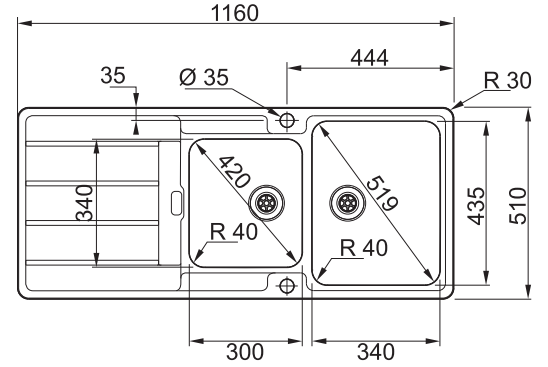

Includes a 90mm basket strainer waste fitting with overflow kit

R93140008
MARIS MRG621
 Inset Sink
 Onyx (Black)
 1160 x 500 x 200

BOWL DIMENSIONS

Length	Width	Depth
335	425	200

Includes 90mm basket strainer waste fittings with overflow kit

R93100052
MARIS MRG621
 Inset Sink
 Polar White
 1160 x 500 x 200

BOWL DIMENSIONS

Length	Width	Depth
335	425	200

Includes 90mm basket strainer waste fittings with overflow kit

R93101056
HYDROS HDX624
Inset Sink
1160 x 510

BOWL DIMENSIONS

Length	Width	Depth
340	435	180
300	340	160

Includes:
1x Intergrated basket strainer waste fitting with overflow
1x Pop up basket strainer waste fitting

R93127003
SINOS SNX221 LHD
Inset/Flushmount/Slimtop Sink
1120 x 5510

BOWL DIMENSIONS

Length	Width	Depth
360	425	175

R93127004
SINOS SNX221 RHD
Inset/Flushmount/Slimtop Sink
1160 x 500

BOWL DIMENSIONS

Length	Width	Depth
360	425	175

Includes:
1x Intergrated basket strainer waste fitting with overflow
1x Pop up basket strainer waste fitting