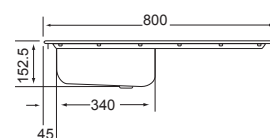

BOWL DIMENSIONS

Length	Width	Depth
345	410	140

Includes a 90mm basket waste
 strainer

R9820114
CUB 130
UNDERMOUNT SINK
 190 x 310

BOWL DIMENSIONS

Length	Width	Depth
160	280	126

Includes a 90mm basket waste
 strainer

CONTRACT RANGE

R9311652
DOUBLE END BOWL
 1160 x 460
 Model: PLN621

R9302021
 Includes 38mm PVC waste and plug fittings

BOWL DIMENSIONS

Length	Width	Depth
340	370	140

R9310332
SINGLE END BOWL
 800 x 460
 Model: PLN611

R9302021
 Includes a 38mm PVC waste and plug fitting

BOWL DIMENSIONS

Length	Width	Depth
340	370	140

SIT ON SINKS

R9313852
TRENDL DCB SINK
 1800 S 535

R9302021
 Order 38mm PVC waste and plug fittings separately