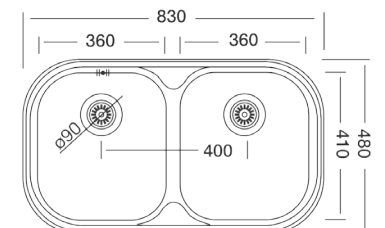

Includes a 90mm basket waste strainer

RKREX156
BIANCA 1 1/2 BOWL
POLISHED FINISH
 1000 X 480

BOWL DIMENSIONS

Length	Width	Depth	Thickness
360	390	180	0.8
160	300	130	0.8

Includes 90mm basket waste strainers

RKREX316K
FUGA DOUBLE END BOWL
POLISHED FINISH
 1160 X 500

BOWL DIMENSIONS

Length	Width	Depth	Thickness
350	400	210	0.8

Includes 90mm basket waste strainers

RKREX333
X-TREND DOUBLE BOWL
POLISHED FINISH
 1160 X 500

BOWL DIMENSIONS

Length	Width	Depth	Thickness
340	410	200	0.8

Includes 90mm basket waste strainers

RKREX334
TRITON DOUBLE END BOWL
SATIN FINISH
 1160 X 500

BOWL DIMENSIONS

Length	Width	Depth	Thickness
350	400	200	0.8

Includes 90mm basket waste strainers

RKREX193
BIANCA DOUBLE SINK
NO DRAINERS
 480X830

Includes 90mm basket waste strainers

RONDO RANGE

RKREX146
RONDO PREP WITH TAP LANDING
POLISHED FINISH
 Ø 390
BOWL DIMENSIONS