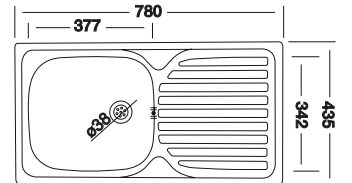

R9310072
NEPTUNE DOUBLE END BOWL
RIGHT HAND DRAINER
1160 x 510
Model: NEX621

R9310073
NEPTUNE DOUBLE END BOWL
LEFT HAND DRAINER
1160 x 510
Model: NEX621

BOWL DIMENSIONS

Length	Width	Depth
360	420	200

Includes 90mm basket strainer waste fittings with overflow kit

BOWL DIMENSIONS

Length	Width	Depth	Thickness
350	400	140	0.5

Includes 38mm waste fittings

CONTRACT SINKS

R89N301
LIVINOX SINGLE BOWL
SATIN FINISH
 780 X 435

BOWL DIMENSIONS

Length	Width	Depth	Thickness
377	342	155	0.5

Includes a 38mm waste fitting

RKREC138
LIVINOX DOUBLE DEEP BOWL
SATIN FINISH
 1160 X 500

BOWL DIMENSIONS

Length	Width	Depth	Thickness
350	400	155	0.6

Includes 90mm basket waste strainers

BIANCA RANGE

RKREX335
BIANCA DOUBLE BOWL
POLISHED FINISH
 1200 X 500

BOWL DIMENSIONS

Length	Width	Depth	Thickness
350	400	160	0.7

Includes 90mm basket waste strainers

RKREC152
BIANCA SINGLE END BOWL
SATIN FINISH
 830 X 480

BOWL DIMENSIONS

Length	Width	Depth	Thickness
360	390	165	0.6