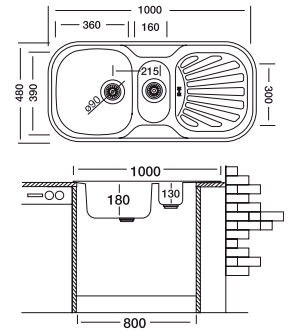

BOWL DIMENSIONS

Length	Width	Depth	Thickness
350	400	140	0.5

Includes 38mm waste fittings

CONTRACT SINKS

R89N301
LIVINOX SINGLE BOWL
SATIN FINISH
 780 X 435

BOWL DIMENSIONS

Length	Width	Depth	Thickness
377	342	155	0.5

BOWL DIMENSIONS

Length	Width	Depth	Thickness
350	400	160	0.7

Includes 90mm basket waste strainers

RKREC152
BIANCA SINGLE END BOWL
SATIN FINISH
 830 X 480

BOWL DIMENSIONS

Length	Width	Depth	Thickness
360	390	165	0.6

Includes a 90mm basket waste strainer

RKREX156
BIANCA 1 1/2 BOWL
POLISHED FINISH
 1000 X 480

BOWL DIMENSIONS

Length	Width	Depth	Thickness
360	390	180	0.8
160	300	130	0.8

Includes 90mm basket waste strainers

BOWL DIMENSIONS

Length	Width	Depth	Thickness
340	410	200	0.8

Includes 90mm basket waste strainers

RKREX334
TRITON DOUBLE END BOWL
SATIN FINISH
 1160 X 500

BOWL DIMENSIONS

Length	Width	Depth	Thickness
350	400	200	0.8