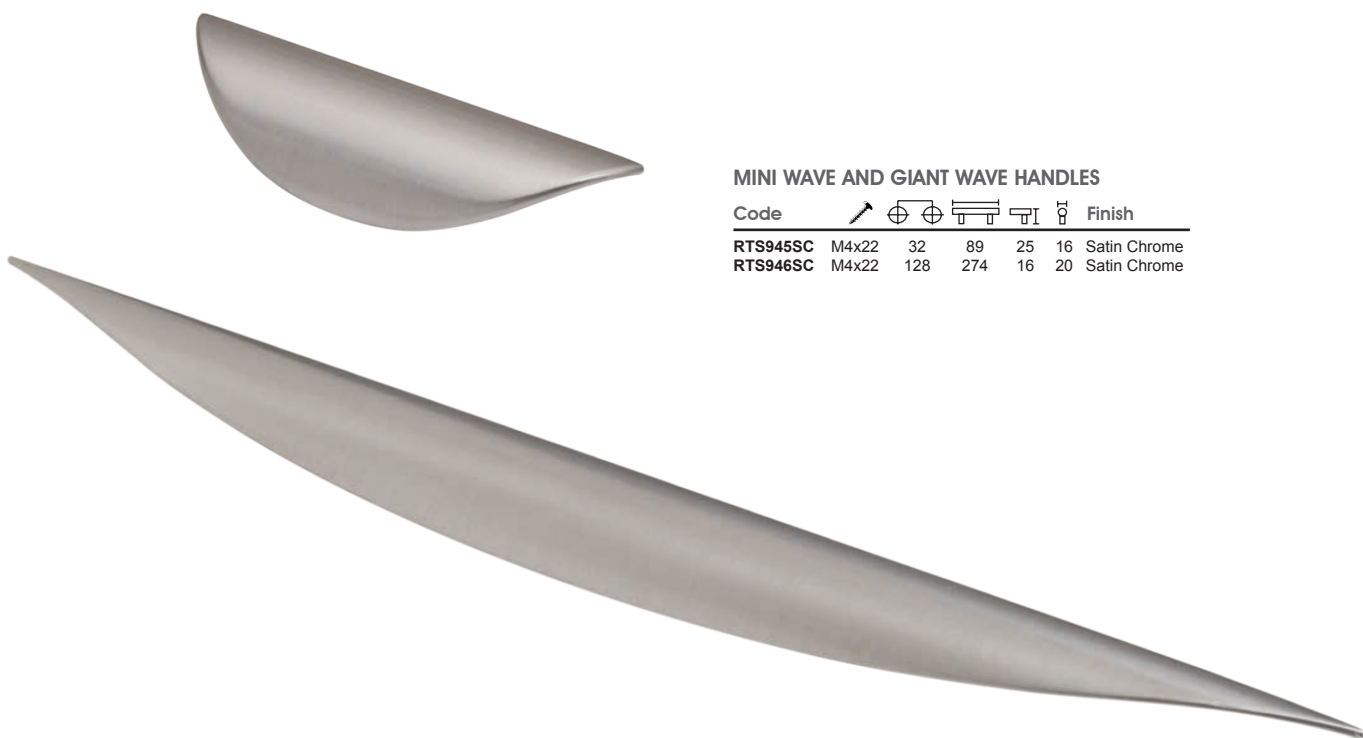

MINI WAVE AND GIANT WAVE HANDLES

Code							Finish
RTS945SC	M4x22	32	89	25	16		Satin Chrome
RTS946SC	M4x22	128	274	16	20		Satin Chrome