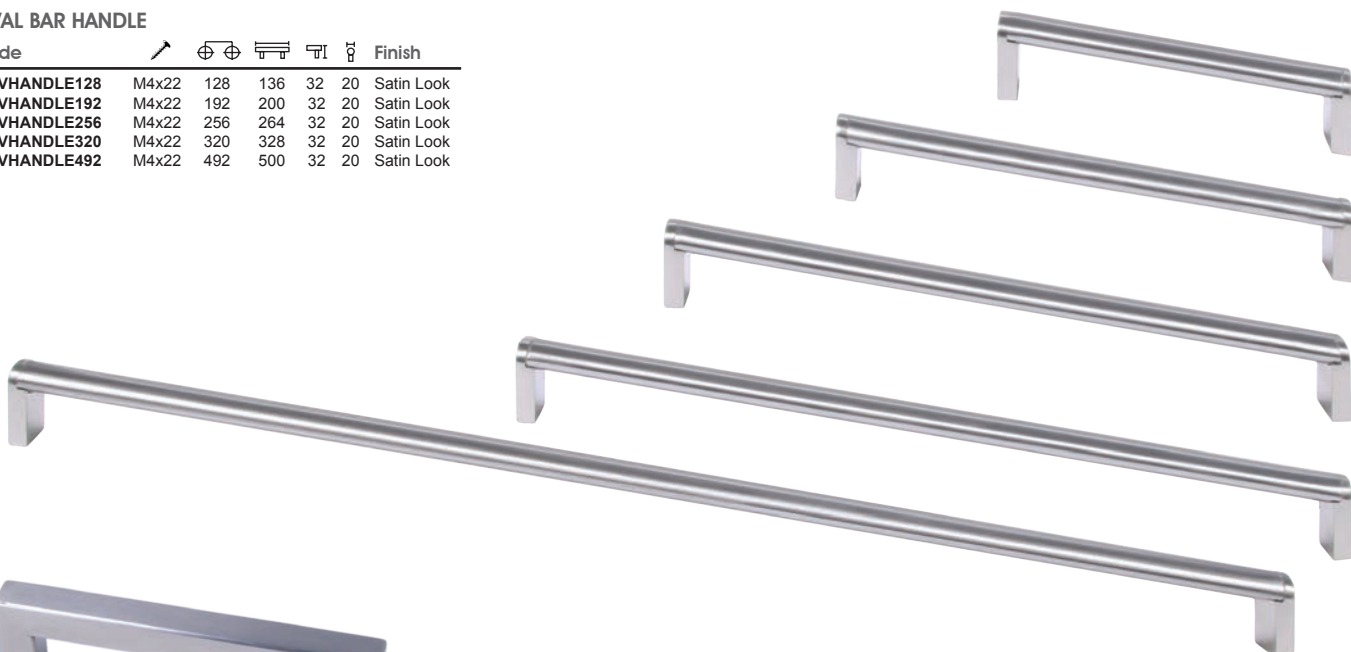

CONTEMPORARY **HANDLES**

GOLA HANDLE - 3m Length

RGOLA-C
GOLA C HANDLE
Natural Anodised
3M Length

RGOLA-J
GOLA J HANDLE
Natural Anodised
3M Length

RGOLA-CRG
GOLA C HANDLE
Rose Gold
3M Length

RGOLA-JRG
GOLA J HANDLE
Rose Gold
3M Length

RGOLABRACKET
GOLA HANDLE L FIXING BRACKET
Galvanised Steel

OVAL BAR HANDLE

Code						Finish
AOVHANDLE128	M4x22	128	136	32	20	Satin Look
AOVHANDLE192	M4x22	192	200	32	20	Satin Look
AOVHANDLE256	M4x22	256	264	32	20	Satin Look
AOVHANDLE320	M4x22	320	328	32	20	Satin Look
AOVHANDLE492	M4x22	492	500	32	20	Satin Look