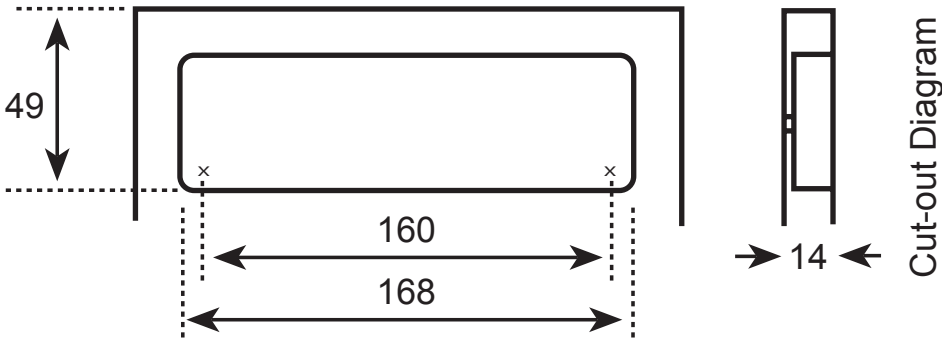

D HANDLE

Code							Finish
RTS2127MC	M4x22	160	170	30	10		Matt Chrome
RTS2129MC	M4x22	96	106	30	10		Black Nickel
RTS2129BN	M4x22	96	106	30	10		Matt Chrome