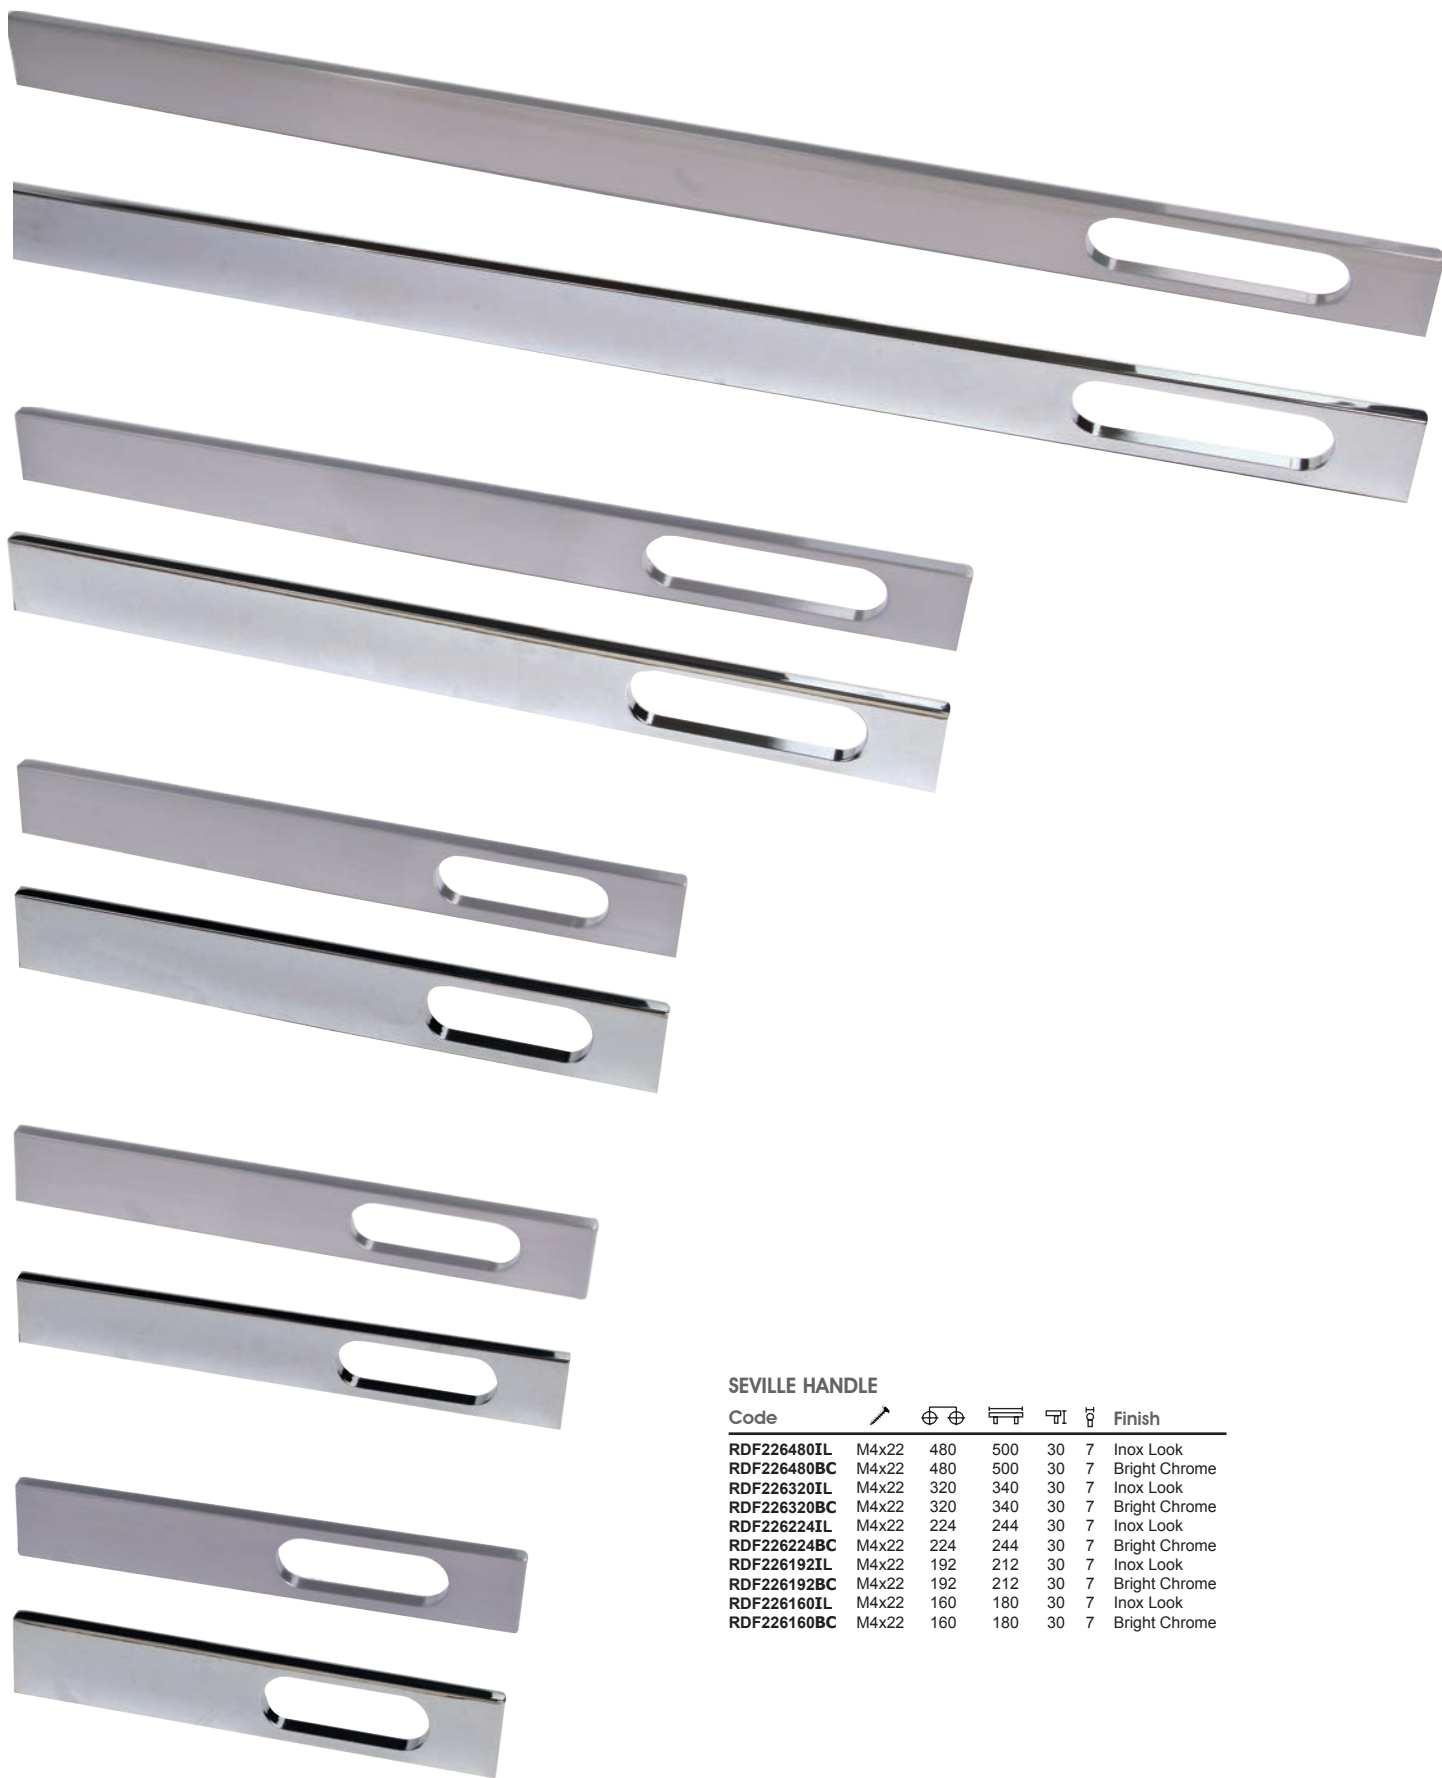

ELLIPTICAL HANDLE

Code						Finish
RE2750SS	M4x25	192	256	27	14	Stainless Steel
RE2748SS	M4x25	160	224	27	14	Stainless Steel

SEVILLE HANDLE

Code						Finish
RDF226480IL	M4x22	480	500	30	7	Inox Look
RDF226480BC	M4x22	480	500	30	7	Bright Chrome
RDF226320IL	M4x22	320	340	30	7	Inox Look
RDF226320BC	M4x22	320	340	30	7	Bright Chrome
RDF226224IL	M4x22	224	244	30	7	Inox Look
RDF226224BC	M4x22	224	244	30	7	Bright Chrome
RDF226192IL	M4x22	192	212	30	7	Inox Look
RDF226192BC	M4x22	192	212	30	7	Bright Chrome
RDF226160IL	M4x22	160	180	30	7	Inox Look
RDF226160BC	M4x22	160	180	30	7	Bright Chrome