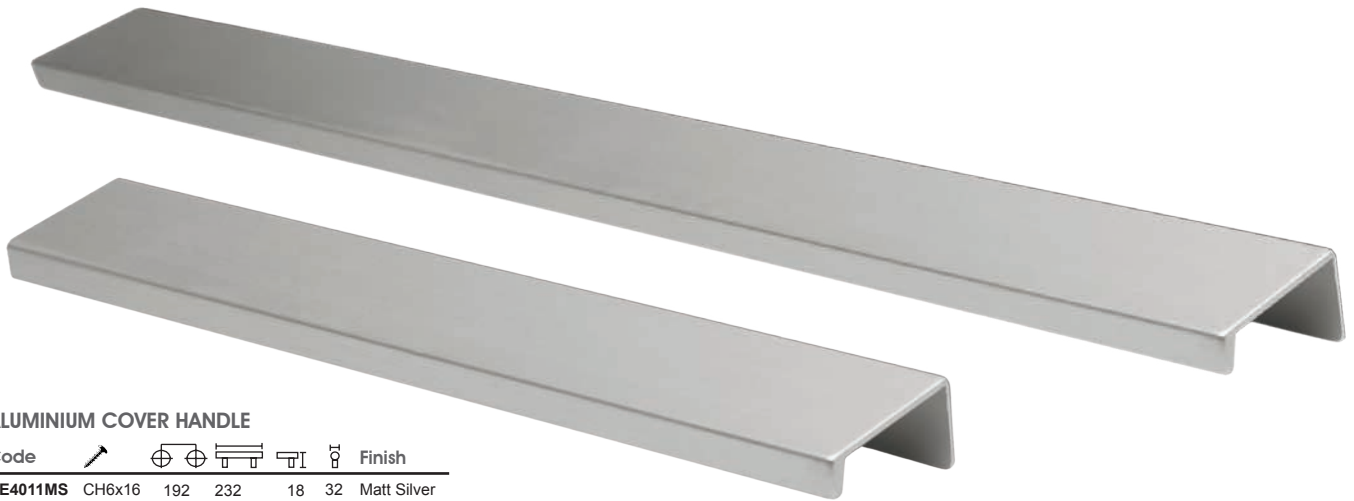

ELLIPTICAL HANDLE

Code						Finish
RE2750SS	M4x25	192	256	27	14	Stainless Steel
RE2748SS	M4x25	160	224	27	14	Stainless Steel

SEVILLE HANDLE

Code						Finish
RDF226480IL	M4x22	480	500	30	7	Inox Look
RDF226480BC	M4x22	480	500	30	7	Bright Chrome
RDF226320IL	M4x22	320	340	30	7	Inox Look
RDF226320BC	M4x22	320	340	30	7	Bright Chrome
RDF226224IL	M4x22	224	244	30	7	Inox Look
RDF226224BC	M4x22	224	244	30	7	Bright Chrome
RDF226192IL	M4x22	192	212	30	7	Inox Look
RDF226192BC	M4x22	192	212	30	7	Bright Chrome
RDF226160IL	M4x22	160	180	30	7	Inox Look
RDF226160BC	M4x22	160	180	30	7	Bright Chrome