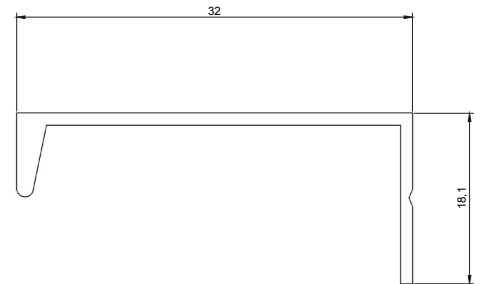

COVER HANDLE - 192MM

Code							Finish
RE4011WH	CH6x16	192	232	18	32		White
RE4011BL	CH6x16	192	232	18	32		Black
RE4011RG	CH6x16	192	232	18	32		Rose Gold
RE4011BB	CH6x16	192	232	18	32		Bright Brass Anodised

COVER HANDLE - 3M LENGTH

Code							Finish
RE4012WH	CH6x16	192	3m	18	32		White
RE4012BL	CH6x16	192	3m	18	32		Black
RE4012RG	CH6x16	192	3m	18	32		Rose Gold
RE4012BB	CH6x16	192	3m	18	32		Bright Brass Anodised
RE4012NA	CH6x16	192	3m	18	32		Natural Anodised
RE4012SSA	CH6x16	192	3m	18	32		Stainless Steel Anodised