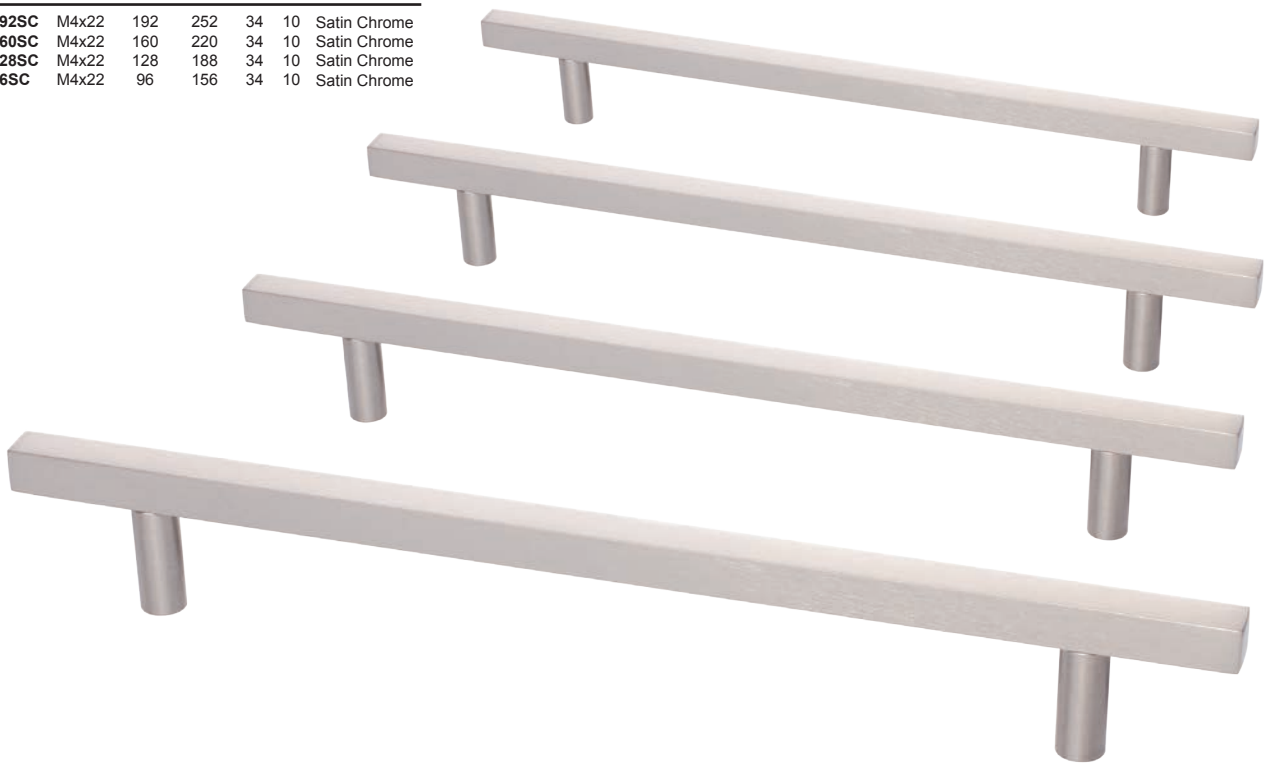

STEEL ROD HANDLE

Code							Finish
RTSLIXS5192SC	M4x22	192	252	34	10		Satin Chrome
RTSLIXS5160SC	M4x22	160	220	34	10		Satin Chrome
RTSLIXS5128SC	M4x22	128	188	34	10		Satin Chrome
RTSLIXS596SC	M4x22	96	156	34	10		Satin Chrome