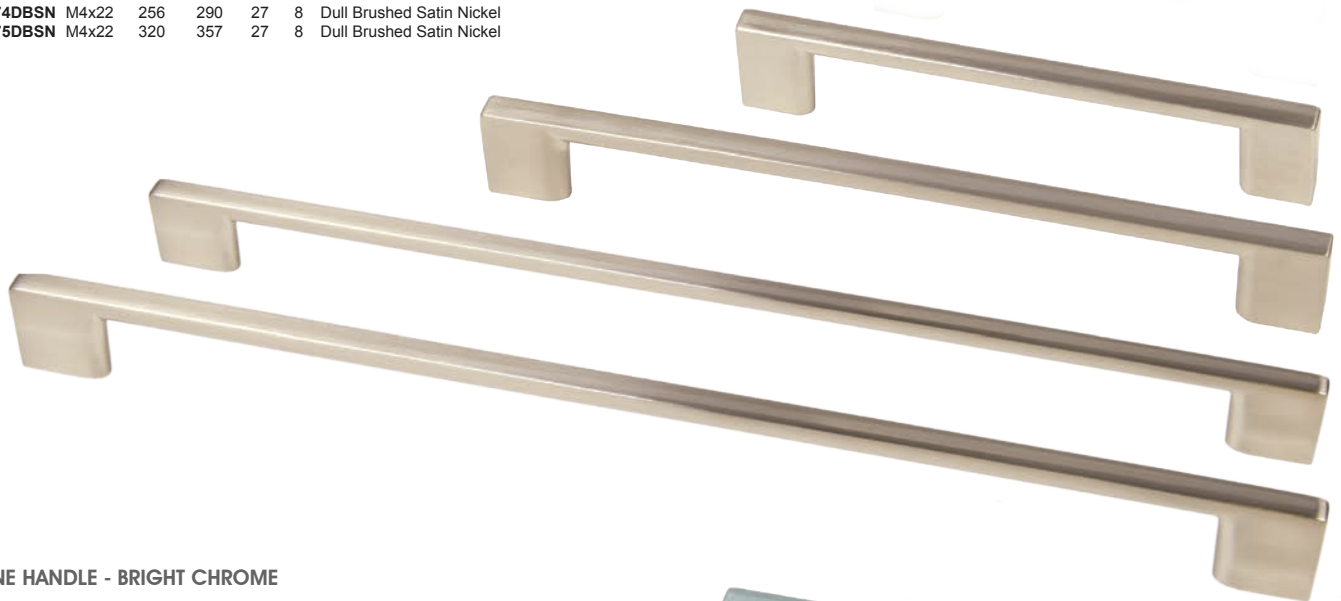

NEPTUNE HANDLE - DULL BRUSHED SATIN NICKEL

Code						Finish
RTS81572DBSN	M4x22	128	149	27	8	Dull Brushed Satin Nickel
RTS81573DBSN	M4x22	192	221	27	8	Dull Brushed Satin Nickel
RTS81574DBSN	M4x22	256	290	27	8	Dull Brushed Satin Nickel
RTS81575DBSN	M4x22	320	357	27	8	Dull Brushed Satin Nickel