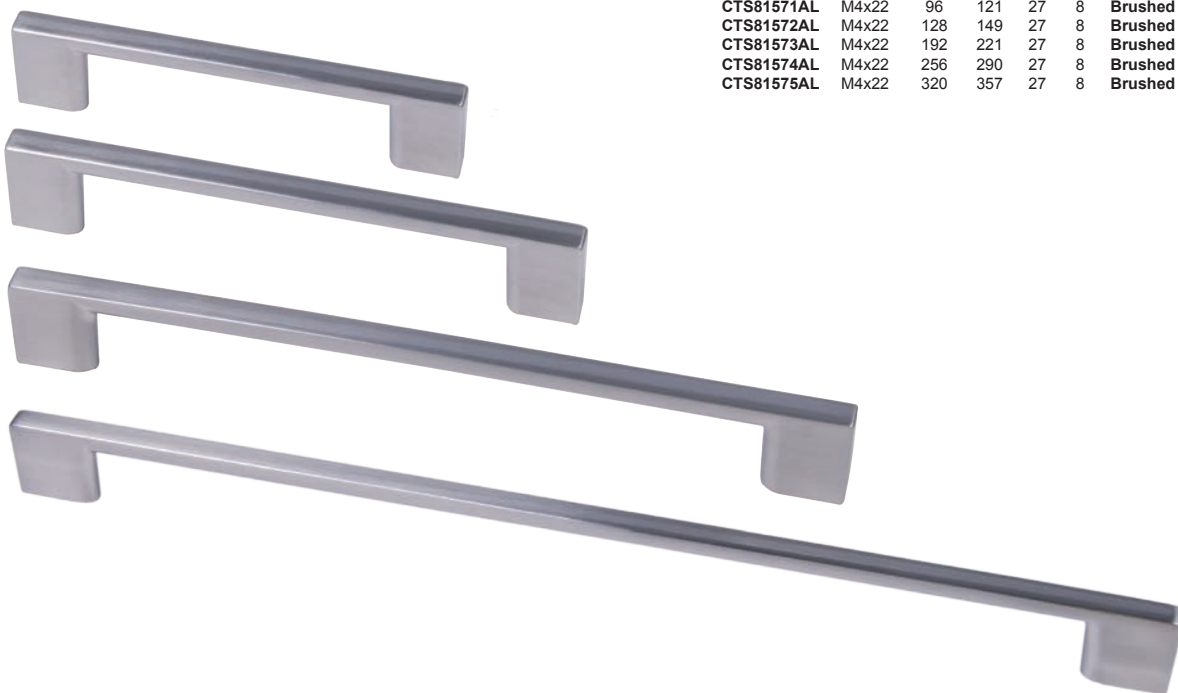

NEPTUNE HANDLE ALUMINIUM -
BRUSHED NICKEL FINISH

Code						Finish
CTS81571AL	M4x22	96	121	27	8	Brushed Nickel
CTS81572AL	M4x22	128	149	27	8	Brushed Nickel
CTS81573AL	M4x22	192	221	27	8	Brushed Nickel
CTS81574AL	M4x22	256	290	27	8	Brushed Nickel
CTS81575AL	M4x22	320	357	27	8	Brushed Nickel

NEPTUNE HANDLE - MATT BLACK

Code						Finish
RTS81572MB	M4x22	128	149	27	8	Matt Black
RTS81573MB	M4x22	192	221	27	8	Matt Black
RTS81574MB	M4x22	256	290	27	8	Matt Black
RTS81575MB	M4x22	320	357	27	8	Matt Black