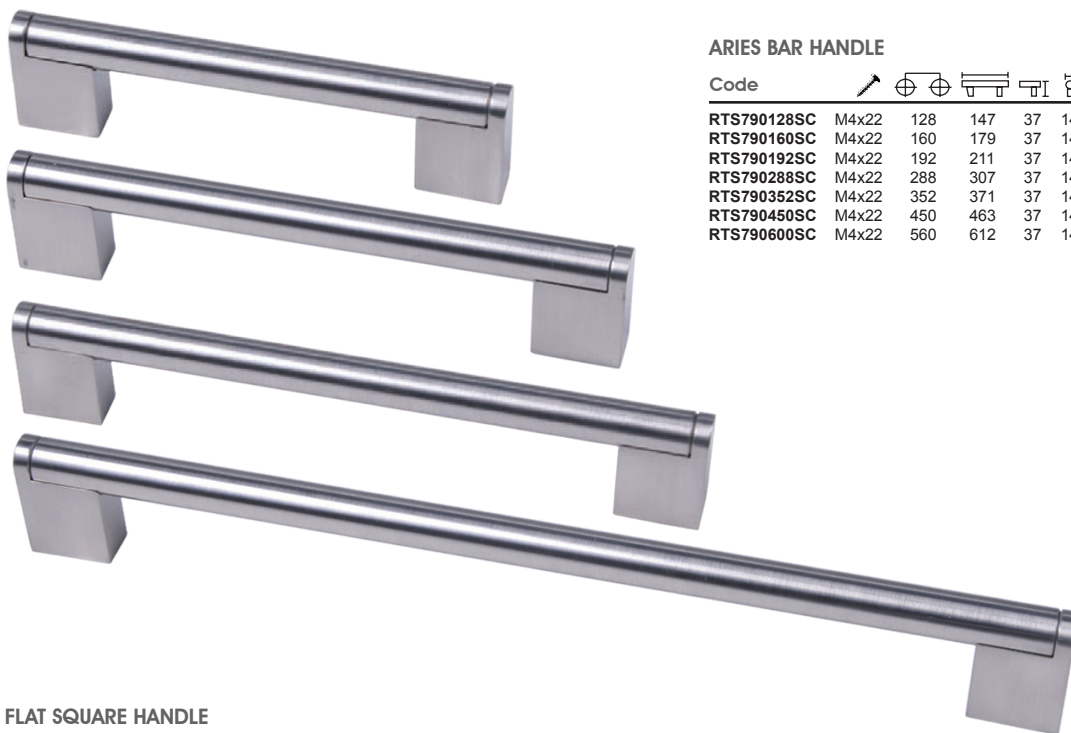

SQUARE BAR HANDLE - 15MM

Code						Finish
RTS18128SS	M4x22	128	142	38	15	Stainless Steel
RTS18160SS	M4x22	160	174	38	15	Stainless Steel
RTS18192SS	M4x22	192	206	38	15	Stainless Steel
RTS18288SS	M4x22	288	302	38	15	Stainless Steel
RTS18400SS	M4x22	400	415	38	15	Stainless Steel
RTS18500SS	M4x22	500	515	38	15	Stainless Steel

SQUARE BAR HANDLE - 12MM

Code						Finish
CTSH90996SS	M4X22	96	103	30	12	Stainless Steel
CTSH909128SS	M4X22	128	140	30	12	Stainless Steel
CTSH909160SS	M4X22	160	172	30	12	Stainless Steel
CTSH909192SS	M4X22	192	205	30	12	Stainless Steel
CTSH909288SS	M4X22	288	300	30	12	Stainless Steel
CTSH909400SS	M4X22	400	410	30	12	Stainless Steel
CTSH909500SS	M4X22	500	510	30	12	Stainless Steel