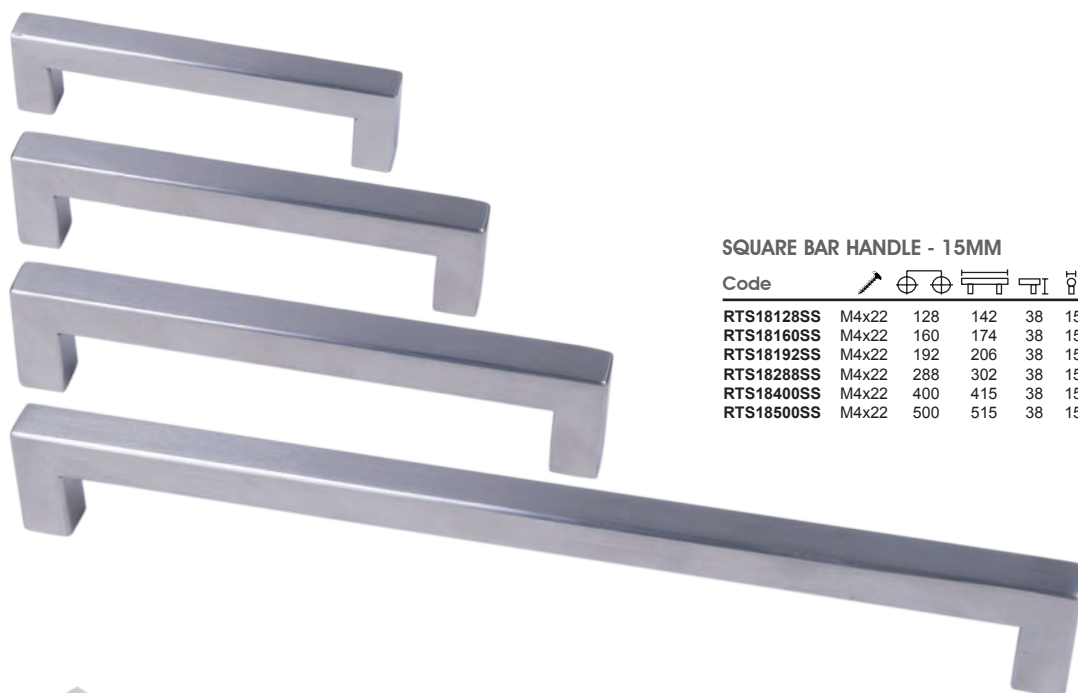

CONTEMPORARY **HANDLES**

GOLA HANDLE - 3m Length

RGOLA-C
GOLA C HANDLE
Natural Anodised
3M Length

RGOLA-J
GOLA J HANDLE
Natural Anodised
3M Length

RGOLA-CRG
GOLA C HANDLE
Rose Gold
3M Length

RGOLA-JRG
GOLA J HANDLE
Rose Gold
3M Length

RGOLABRACKET
GOLA HANDLE L FIXING BRACKET
Galvanised Steel

OVAL BAR HANDLE

Code						Finish
AOVHANDLE128	M4x22	128	136	32	20	Satin Look
AOVHANDLE192	M4x22	192	200	32	20	Satin Look
AOVHANDLE256	M4x22	256	264	32	20	Satin Look
AOVHANDLE320	M4x22	320	328	32	20	Satin Look
AOVHANDLE492	M4x22	492	500	32	20	Satin Look

SQUARE BAR HANDLE - 15MM

Code						Finish
RTS18128SS	M4x22	128	142	38	15	Stainless Steel
RTS18160SS	M4x22	160	174	38	15	Stainless Steel
RTS18192SS	M4x22	192	206	38	15	Stainless Steel
RTS18288SS	M4x22	288	302	38	15	Stainless Steel
RTS18400SS	M4x22	400	415	38	15	Stainless Steel
RTS18500SS	M4x22	500	515	38	15	Stainless Steel