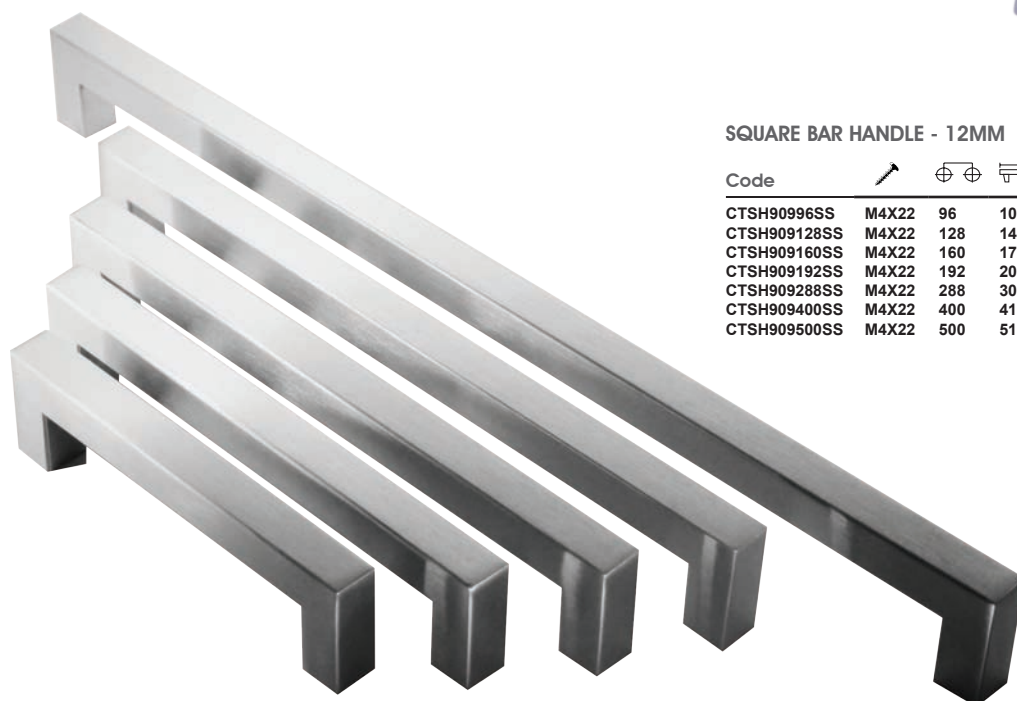

SQUARE BAR HANDLE - 12MM

Code						Finish
CTSH90996SS	M4X22	96	103	30	12	Stainless Steel
CTSH909128SS	M4X22	128	140	30	12	Stainless Steel
CTSH909160SS	M4X22	160	172	30	12	Stainless Steel
CTSH909192SS	M4X22	192	205	30	12	Stainless Steel
CTSH909288SS	M4X22	288	300	30	12	Stainless Steel
CTSH909400SS	M4X22	400	410	30	12	Stainless Steel
CTSH909500SS	M4X22	500	510	30	12	Stainless Steel