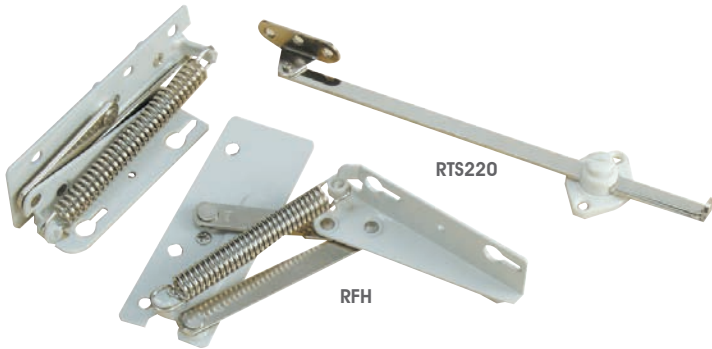

Angle(A)	C	D	X
80 degrees	248	81	25
90 degrees	233	73	25
100 degrees	221	66	25