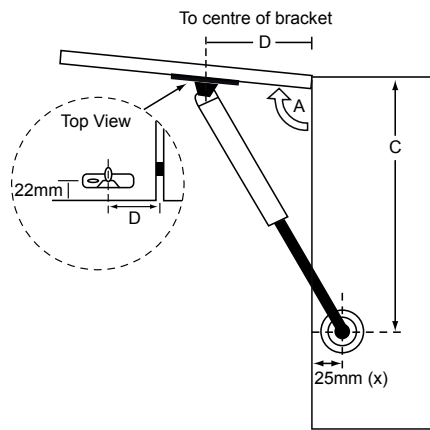

RTS001A GAS LIFT 270MM 80N
Load capacity 4.5kg
N80

RTEC9042 GAS DOOR LIFT 270MM 200N
Load Capacity 6.5kg
200N

Angle(A)	C	D	X
80 degrees	248	81	25
90 degrees	233	73	25
100 degrees	221	66	25

POSTFORM JOINERS