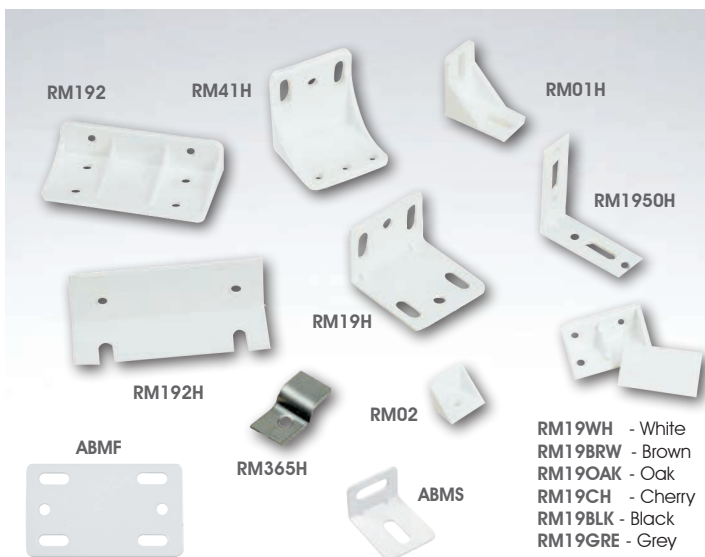

Espresso Black

Mocha Dark Brown

Capuccino Brown

Caramel Frappuccino

Ice Aluminium grey

Latté White

SHELF BRACKETS

METAL SHELF BRACKETS

RSB125150BLK	SHELF BRACKET BLACK 125 x 150mm
RSB125150WH	SHELF BRACKET WHITE 125 x 150mm
RSB150200BLK	SHELF BRACKET BLACK 150 x 200mm
RSB150200WH	SHELF BRACKET WHITE 150 x 200mm
RSB200250BLK	SHELF BRACKET BLACK 200 x 250mm
RSB200250WH	SHELF BRACKET WHITE 200 x 250mm
RSB250300BLK	SHELF BRACKET BLACK 250 x 300mm
RSB250300WH	SHELF BRACKET WHITE 250 x 300mm
RSB300350BLK	SHELF BRACKET BLACK 300 x 350mm
RSB300350WH	SHELF BRACKET WHITE 300 x 350mm