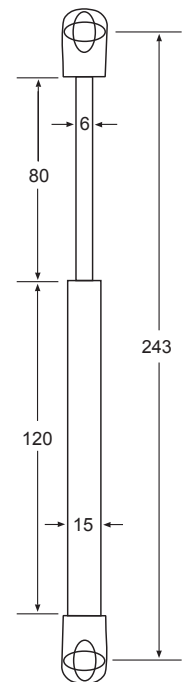

	RDSC MUSHROOM CAP COVER For Director Screw
	RDS50 DIRECTOR SCREW 7 x 50mm
	RM411H HOLE COVER White Ø 5mm
	RVBS VEG BASKET SPACER BLOCK 25mm
	RLISNP111A SOCKET Nickel Plated 6mm
	RLISEB111A SOCKET Brass Plated Ø 6mm
	RLISTEB111 BRASS (LOOP) STUD 6mm
	HINGE HOLE CAP RM411OAK Oak 35mm RM411WH White 35mm Ø 35mm
	MIRROR / GLASS CLIP RM380 - Flush Mount With Screws - 0mm RM383 - Rebate With Screws - 3mm RM384 - Surface With Screws - 4mm Step RM385 - Surface With Screws - 3mm RM387 - Rebate With Screws - 7mm
	RM384 Surface Clip for 4mm glass
	RM385 Surface Clip for 3mm glass
	RM383 Glass Clip with 3mm rebate
	RM380 Glass Clip with flush rebate
	RM387 Glass Clip with 7mm rebate

 <p>RADMTR RADMG</p>  <p>ASDTBRW</p>	<p>RADMG SLIDING DOOR GUIDE Trola top</p> <p>RADMTR SLIDING DOOR GUIDE Trola bottom</p> <p>ASDTWH SLIDING DOOR TRACK white, per 3.5M length</p> <p>ASDTBRW SLIDING DOOR TRACK Brown Per 3.5M Length</p>
  	<p>DOME SHELF SUPPORT ADJUSTABLE SATIN CHROME</p> <p>RFJ06102SBSN 55mm Shelf maximum thickness 14mm</p> <p>RFJ06102XBSN 75mm Shelf maximum thickness 20mm</p>
	<p>COMPUTER SLOT 385mmx 35mm</p> <p>RM10BLK - Black RM10GRE - Grey RM10WH - White</p>
	<p>WIRE MANAGEMENT - 64MM</p> <p>RM27BLK - Black RM27LGRE - Light Grey RM27BRW - Brown RM27OAK - Oak RM27GRE - Grey RM27WH - White Ø 63mm</p>
	<p>STEEL WIRE MANAGEMENT RWMX60BSN - Round 60mm Brushed Satin Nickel Ø 60mm</p>
	<p>RWMX80X80BSN Square 80X80mm Brushed Satin Nickel</p>

COVER CAP PLASTIC FOR POZI SCREW

RF46BLK	BLACK
RF46BRW	BROWN
RF46CH	CHERRY
RF46GRE	GREY
RF46OAK	OAK
RF46SYR	SYRINGA
RF46WH	WHITE

TIE RAIL
RM40H - Chrome 305mm

RTS220 FLAP DOOR SLIDE - White
RCTC WORKTOP CONNECTOR - 150mm
RFH SPRUNG FLAP HINGE - White

RTS001A GAS LIFT 270MM 80N
Load capacity 4.5kg
N80

RTEC9042 GAS DOOR LIFT 270MM 200N
Load Capacity 6.5kg
200N

Angle(A)	C	D	X
80 degrees	248	81	25
90 degrees	233	73	25
100 degrees	221	66	25

POSTFORM JOINERS