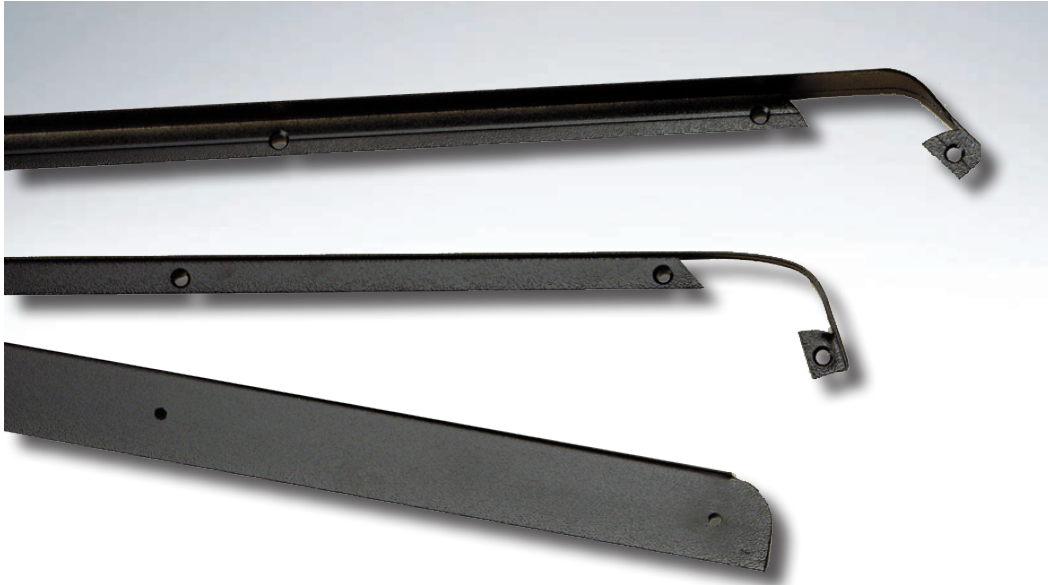

RTS001A GAS LIFT 270MM 80N
Load capacity 4.5kg
N80

RTEC9042 GAS DOOR LIFT 270MM 200N
Load Capacity 6.5kg
200N

Angle(A)	C	D	X
80 degrees	248	81	25
90 degrees	233	73	25
100 degrees	221	66	25

POSTFORM JOINERS