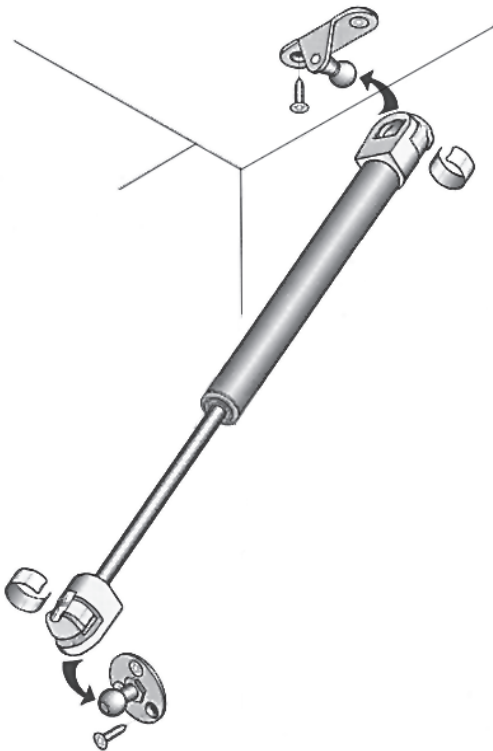

Angle(A)	C	D	X
80 degrees	248	81	25
90 degrees	233	73	25
100 degrees	221	66	25